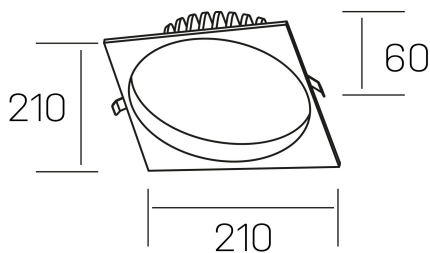

**lim sq**  
K50321.04.RF.BK-BK.MP.ST.8.30.D1

## GENERAL DETAILS

INSTALLATION	recessed with frame
FINISHES ALUMINIUM	Black-Black
OPTIC COVER	Microprismatico
LIGHT DIRECTION	Fixed
INT/EXT IP DEGREE	IP 44
MATERIAL	Aluminum
IK DEGREE	IK 6
UTILIZATION	Indoor
WARRANTY	3 years

## ELECTRICAL DETAILS

LAMP	LED
POWER	30 W
COLOUR TEMPERATURE	3000K
LUMINOUS FLUX	3080 lm
EFFICACY DIMMING	103 Lm/W
DIMABLE	1.10v
DRIVER	Remote
CLASS PROTECTION	II
COLOUR RENDERING INDEX	CRI >80
VOLTAGE	220-240 V
FRECUENCIA	50-60 Hz
CURRENT INTENSITY	750 mA
LIFE TIME	50.000 h

## GENERAL DIMENSIONS

DIMENSIONS	210×210 mm
CUT OUT	Ø 200 mm
HEIGHT	h 60 mm
DIMENSIONES DE EMBALAJE	220 × 220 × 70 mm
PESO NETO	0.65

\*Please might expect a max.15% figure reduction in finishes other than white