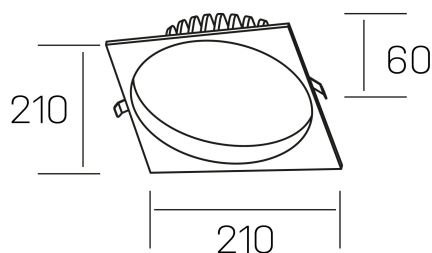

lim sq
K50321.04.RF.BK-BK.MP.ST.8.30.D1

GENERAL DETAILS

INSTALLATION	recessed with frame
FINISHES ALUMINIUM	Black-Black
OPTIC COVER	Microprismatico
LIGHT DIRECTION	Fixed
INT/EXT IP DEGREE	IP 44
MATERIAL	Aluminum
IK DEGREE	IK 6
UTILIZATION	Indoor
WARRANTY	3 years

ELECTRICAL DETAILS

LAMP	LED
POWER	30 W
COLOUR TEMPERATURE	3000K
LUMINOUS FLUX	3080 lm
EFFICACY DIMMING	103 Lm/W
DIMABLE	1.10v
DRIVER	Remote
CLASS PROTECTION	II
COLOUR RENDERING INDEX	CRI >80
VOLTAGE	220-240 V
FRECUENCIA	50-60 Hz
CURRENT INTENSITY	750 mA
LIFE TIME	35.000 h

GENERAL DIMENSIONS

DIMENSIONS	210×210 mm
CUT OUT	Ø 200 mm
HEIGHT	h 60 mm
DIMENSIONES DE EMBALAJE	220 × 220 × 70 mm
PESO NETO	0.65

*Please might expect a max.15% figure reduction in finishes other than white