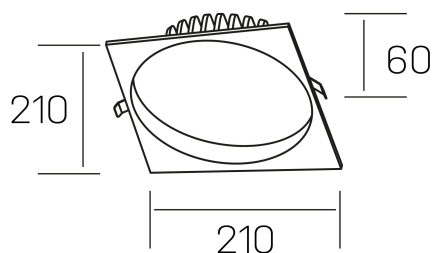

lim sq
K50321.04.RF.BK-BK.MP.ST.8.30

GENERAL DETAILS

INSTALLATION	recessed with frame
FINISHES ALUMINIUM	Black-Black
OPTIC COVER	Microprismatico
LIGHT DIRECTION	Fixed
INT/EXT IP DEGREE	IP 44
MATERIAL	Aluminum
IK DEGREE	IK 6
UTILIZATION	Indoor
WARRANTY	3 years

ELECTRICAL DETAILS

LAMP	LED
POWER	30 W
COLOUR TEMPERATURE	3000K
LUMINOUS FLUX	3080 lm
EFFICACY DIMMING	103 Lm/W
DIMABLE	No Dim
DRIVER	Remote
CLASS PROTECTION	II
COLOUR RENDERING INDEX	CRI >80
VOLTAGE	220-240 V
FRECUENCIA	50-60 Hz
CURRENT INTENSITY	750 mA
LIFE TIME	35.000 h

GENERAL DIMENSIONS

DIMENSIONS	210×210 mm
CUT OUT	Ø 200 mm
HEIGHT	h 60 mm
DIMENSIONES DE EMBALAJE	220 × 220 × 70 mm
PESO NETO	0.65

*Please might expect a max.15% figure reduction in finishes other than white