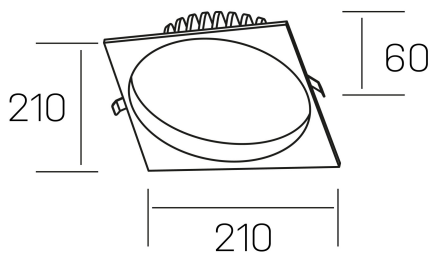

lim sq
K50321.04.RF.BK-BK.MP.ST.8.30

GENERAL DETAILS

INSTALLATION	recessed with frame
FINISHES ALUMINIUM	Black-Black
OPTIC COVER	Microprismatico
LIGHT DIRECTION	Fixed
INT/EXT IP DEGREE	IP 44
MATERIAL	Aluminum
IK DEGREE	IK 6
UTILIZATION	Indoor
WARRANTY	3 years

ELECTRICAL DETAILS

LAMP	LED
POWER	30 W
COLOUR TEMPERATURE	3000K
LUMINOUS FLUX	3080 lm
EFFICACY DIMMING	103 Lm/W
DIMABLE	No Dim
DRIVER	Remote
CLASS PROTECTION	II
COLOUR RENDERING INDEX	CRI >80
VOLTAGE	220-240 V
FRECUENCIA	50-60 Hz
CURRENT INTENSITY	750 mA
LIFE TIME	50.000 h

GENERAL DIMENSIONS

DIMENSIONS	210×210 mm
CUT OUT	Ø 200 mm
HEIGHT	h 60 mm
DIMENSIONES DE EMBALAJE	220 × 220 × 70 mm
PESO NETO	0.65

*Please might expect a max.15% figure reduction in finishes other than white