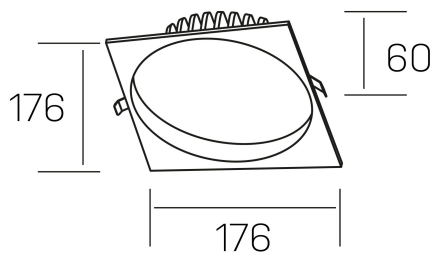

## GENERAL DETAILS

INSTALLATION	recessed with frame
FINISHES ALUMINIUM	White-White
OPTIC COVER	Microprismatico
LIGHT DIRECTION	Fixed
INT/EXT IP DEGREE	IP 44
MATERIAL	Aluminum
IK DEGREE	IK 6
UTILIZATION	Indoor
WARRANTY	3 years

## ELECTRICAL DETAILS

LAMP	LED
POWER	25 W
COLOUR TEMPERATURE	4000K
LUMINOUS FLUX	2400 Lm
EFFICACY DIMMING	100 Lm/W
DIMABLE	Push
DRIVER	Remote
CLASS PROTECTION	II
COLOUR RENDERING INDEX	CRI >80
VOLTAGE	220-240 V
FRECUENCIA	50-60 Hz
CURRENT INTENSITY	600 mA
LIFE TIME	35.000 h

## GENERAL DIMENSIONS

DIMENSIONS	176×176 mm
CUT OUT	Ø 160 mm
HEIGHT	h 60 mm
DIMENSIONES DE EMBALAJE	220 × 220 × 70 mm
PESO NETO	0.55

\*Please might expect a max.15% figure reduction in finishes other than white