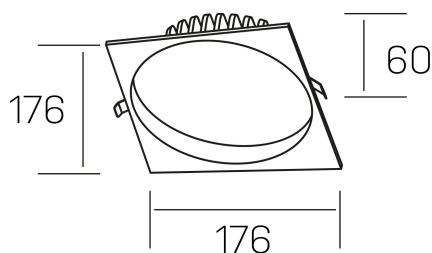

**lim sq**  
K50321.03.RF.WH-WH.MP.ST.8.40.PU

## GENERAL DETAILS

INSTALLATION	recessed with frame
FINISHES ALUMINIUM	White-White
OPTIC COVER	Microprismatico
LIGHT DIRECTION	Fixed
INT/EXT IP DEGREE	IP 44
MATERIAL	Aluminum
IK DEGREE	IK 6
UTILIZATION	Indoor
WARRANTY	3 years

## ELECTRICAL DETAILS

LAMP	LED
POWER	25 W
COLOUR TEMPERATURE	4000K
LUMINOUS FLUX	2400 Lm
EFFICACY DIMMING	100 Lm/W
DIMABLE	Push
DRIVER	Remote
CLASS PROTECTION	II
COLOUR RENDERING INDEX	CRI >80
VOLTAGE	220-240 V
FRECUENCIA	50-60 Hz
CURRENT INTENSITY	600 mA
LIFE TIME	50.000 h

## GENERAL DIMENSIONS

DIMENSIONS	176×176 mm
CUT OUT	Ø 160 mm
HEIGHT	h 60 mm
DIMENSIONES DE EMBALAJE	220 × 220 × 70 mm
PESO NETO	0.55

\*Please might expect a max.15% figure reduction in finishes other than white