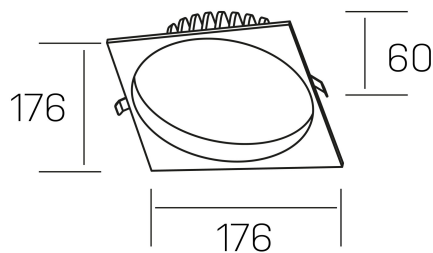

GENERAL DETAILS

INSTALLATION	recessed with frame
FINISHES ALUMINIUM	White-White
OPTIC COVER	Microprismatico
LIGHT DIRECTION	Fixed
INT/EXT IP DEGREE	IP 44
MATERIAL	Aluminum
IK DEGREE	IK 6
UTILIZATION	Indoor
WARRANTY	3 years

ELECTRICAL DETAILS

LAMP	LED
POWER	25 W
COLOUR TEMPERATURE	4000K
LUMINOUS FLUX	2400 Lm
EFFICACY DIMMING	100 Lm/W
DIMABLE	PHASE CUT
DRIVER	Remote
CLASS PROTECTION	II
COLOUR RENDERING INDEX	CRI >80
VOLTAGE	220-240 V
FRECUENCIA	50-60 Hz
CURRENT INTENSITY	600 mA
LIFE TIME	35.000 h

GENERAL DIMENSIONS

DIMENSIONS	176×176 mm
CUT OUT	Ø 160 mm
HEIGHT	h 60 mm
DIMENSIONES DE EMBALAJE	220 × 220 × 70 mm
PESO NETO	0.55

*Please might expect a max.15% figure reduction in finishes other than white