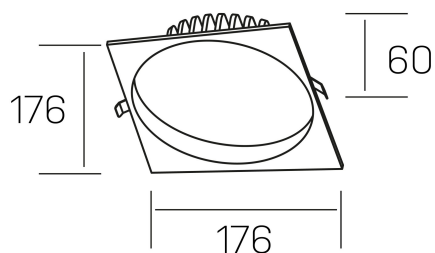

lim sq
K50321.03.RF.WH-WH.MP.ST.8.40.DA

GENERAL DETAILS

INSTALLATION	recessed with frame
FINISHES ALUMINIUM	White-White
OPTIC COVER	Microprismatico
LIGHT DIRECTION	Fixed
INT/EXT IP DEGREE	IP 44
MATERIAL	Aluminum
IK DEGREE	IK 6
UTILIZATION	Indoor
WARRANTY	3 years

ELECTRICAL DETAILS

LAMP	LED
POWER	25 W
COLOUR TEMPERATURE	4000K
LUMINOUS FLUX	2400 Lm
EFFICACY DIMMING	100 Lm/W
DIMABLE	DALI
DRIVER	Remote
CLASS PROTECTION	II
COLOUR RENDERING INDEX	CRI >80
VOLTAGE	220-240 V
FRECUENCIA	50-60 Hz
CURRENT INTENSITY	600 mA
LIFE TIME	35.000 h

GENERAL DIMENSIONS

DIMENSIONS	176×176 mm
CUT OUT	Ø 160 mm
HEIGHT	h 60 mm
DIMENSIONES DE EMBALAJE	220 × 220 × 70 mm
PESO NETO	0.55

*Please might expect a max.15% figure reduction in finishes other than white