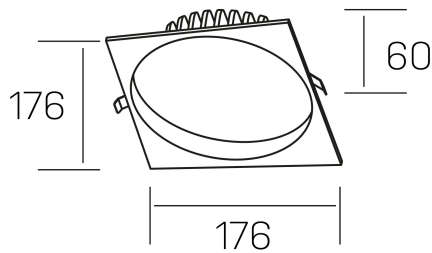

lim sq
K50321.03.RF.WH-WH.MP.ST.8.40.DA

GENERAL DETAILS

INSTALLATION	recessed with frame
FINISHES ALUMINIUM	White-White
OPTIC COVER	Microprismatico
LIGHT DIRECTION	Fixed
INT/EXT IP DEGREE	IP 44
MATERIAL	Aluminum
IK DEGREE	IK 6
UTILIZATION	Indoor
WARRANTY	3 years

ELECTRICAL DETAILS

LAMP	LED
POWER	25 W
COLOUR TEMPERATURE	4000K
LUMINOUS FLUX	2400 Lm
EFFICACY DIMMING	100 Lm/W
DIMABLE	DALI
DRIVER	Remote
CLASS PROTECTION	II
COLOUR RENDERING INDEX	CRI >80
VOLTAGE	220-240 V
FRECUENCIA	50-60 Hz
CURRENT INTENSITY	600 mA
LIFE TIME	50.000 h

GENERAL DIMENSIONS

DIMENSIONS	176×176 mm
CUT OUT	Ø 160 mm
HEIGHT	h 60 mm
DIMENSIONES DE EMBALAJE	220 × 220 × 70 mm
PESO NETO	0.55

*Please might expect a max.15% figure reduction in finishes other than white