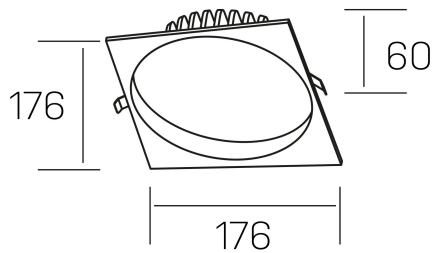

**lim sq**  
K50321.03.RF.WH-WH.MP.ST.8.40.D1

## GENERAL DETAILS

INSTALLATION	recessed with frame
FINISHES ALUMINIUM	White-White
OPTIC COVER	Microprismatico
LIGHT DIRECTION	Fixed
INT/EXT IP DEGREE	IP 44
MATERIAL	Aluminum
IK DEGREE	IK 6
UTILIZATION	Indoor
WARRANTY	3 years

## ELECTRICAL DETAILS

LAMP	LED
POWER	25 W
COLOUR TEMPERATURE	4000K
LUMINOUS FLUX	2400 Lm
EFFICACY DIMMING	100 Lm/W
DIMABLE	1.10v
DRIVER	Remote
CLASS PROTECTION	II
COLOUR RENDERING INDEX	CRI >80
VOLTAGE	220-240 V
FRECUENCIA	50-60 Hz
CURRENT INTENSITY	600 mA
LIFE TIME	50.000 h

## GENERAL DIMENSIONS

DIMENSIONS	176×176 mm
CUT OUT	Ø 160 mm
HEIGHT	h 60 mm
DIMENSIONES DE EMBALAJE	220 × 220 × 70 mm
PESO NETO	0.55

\*Please might expect a max.15% figure reduction in finishes other than white