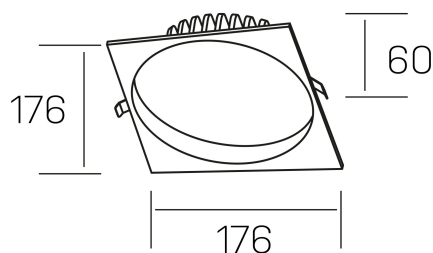

lim sq
K50321.03.RF.WH-WH.MP.ST.8.40.D1

GENERAL DETAILS

INSTALLATION	recessed with frame
FINISHES ALUMINIUM	White-White
OPTIC COVER	Microprismatico
LIGHT DIRECTION	Fixed
INT/EXT IP DEGREE	IP 44
MATERIAL	Aluminum
IK DEGREE	IK 6
UTILIZATION	Indoor
WARRANTY	3 years

ELECTRICAL DETAILS

LAMP	LED
POWER	25 W
COLOUR TEMPERATURE	4000K
LUMINOUS FLUX	2400 Lm
EFFICACY DIMMING	100 Lm/W
DIMABLE	1.10v
DRIVER	Remote
CLASS PROTECTION	II
COLOUR RENDERING INDEX	CRI >80
VOLTAGE	220-240 V
FRECUENCIA	50-60 Hz
CURRENT INTENSITY	600 mA
LIFE TIME	35.000 h

GENERAL DIMENSIONS

DIMENSIONS	176×176 mm
CUT OUT	Ø 160 mm
HEIGHT	h 60 mm
DIMENSIONES DE EMBALAJE	220 × 220 × 70 mm
PESO NETO	0.55

*Please might expect a max.15% figure reduction in finishes other than white