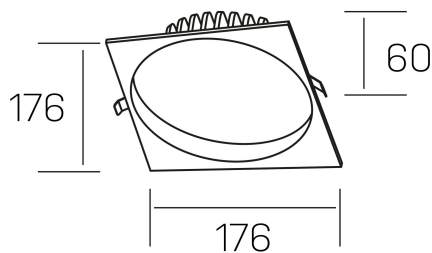

lim sq
K50321.03.RF.WH-WH.MP.ST.8.40

GENERAL DETAILS

INSTALLATION	recessed with frame
FINISHES ALUMINIUM	White-White
OPTIC COVER	Microprismatico
LIGHT DIRECTION	Fixed
INT/EXT IP DEGREE	IP 44
MATERIAL	Aluminum
IK DEGREE	IK 6
UTILIZATION	Indoor
WARRANTY	3 years

ELECTRICAL DETAILS

LAMP	LED
POWER	25 W
COLOUR TEMPERATURE	4000K
LUMINOUS FLUX	2400 Lm
EFFICACY DIMMING	100 Lm/W
DIMABLE	No Dim
DRIVER	Remote
CLASS PROTECTION	II
COLOUR RENDERING INDEX	CRI >80
VOLTAGE	220-240 V
FRECUENCIA	50-60 Hz
CURRENT INTENSITY	600 mA
LIFE TIME	50.000 h

GENERAL DIMENSIONS

DIMENSIONS	176×176 mm
CUT OUT	Ø 160 mm
HEIGHT	h 60 mm
DIMENSIONES DE EMBALAJE	220 × 220 × 70 mm
PESO NETO	0.55

*Please might expect a max.15% figure reduction in finishes other than white