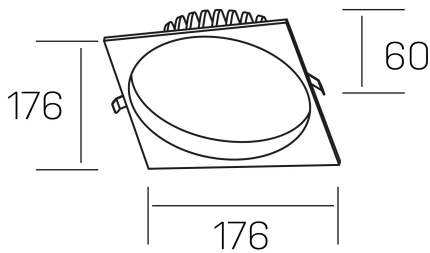

**lim sq**  
K50321.03.RF.WH-WH.MP.ST.8.40

## GENERAL DETAILS

INSTALLATION	recessed with frame
FINISHES ALUMINIUM	White-White
OPTIC COVER	Microprismatico
LIGHT DIRECTION	Fixed
INT/EXT IP DEGREE	IP 44
MATERIAL	Aluminum
IK DEGREE	IK 6
UTILIZATION	Indoor
WARRANTY	3 years

## ELECTRICAL DETAILS

LAMP	LED
POWER	25 W
COLOUR TEMPERATURE	4000K
LUMINOUS FLUX	2400 Lm
EFFICACY DIMMING	100 Lm/W
DIMABLE	No Dim
DRIVER	Remote
CLASS PROTECTION	II
COLOUR RENDERING INDEX	CRI >80
VOLTAGE	220-240 V
FRECUENCIA	50-60 Hz
CURRENT INTENSITY	600 mA
LIFE TIME	35.000 h

## GENERAL DIMENSIONS

DIMENSIONS	176×176 mm
CUT OUT	Ø 160 mm
HEIGHT	h 60 mm
DIMENSIONES DE EMBALAJE	220 × 220 × 70 mm
PESO NETO	0.55

\*Please might expect a max.15% figure reduction in finishes other than white