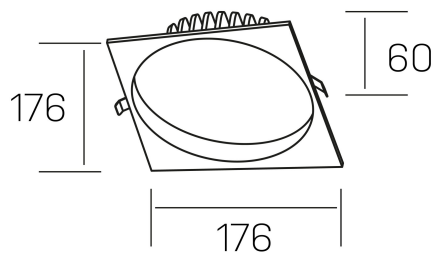

## GENERAL DETAILS

INSTALLATION	recessed with frame
FINISHES ALUMINIUM	White-White
OPTIC COVER	Microprismatico
LIGHT DIRECTION	Fixed
INT/EXT IP DEGREE	IP 44
MATERIAL	Aluminum
IK DEGREE	IK 6
UTILIZATION	Indoor
WARRANTY	3 years

## ELECTRICAL DETAILS

LAMP	LED
POWER	25 W
COLOUR TEMPERATURE	3000K
LUMINOUS FLUX	2200 Lm
EFFICACY DIMMING	92 Lm/W
DIMABLE	Push
DRIVER	Remote
CLASS PROTECTION	II
COLOUR RENDERING INDEX	CRI >80
VOLTAGE	220-240 V
FRECUENCIA	50-60 Hz
CURRENT INTENSITY	600 mA
LIFE TIME	35.000 h

## GENERAL DIMENSIONS

DIMENSIONS	176×176 mm
CUT OUT	Ø 160 mm
HEIGHT	h 60 mm
DIMENSIONES DE EMBALAJE	220 × 220 × 70 mm
PESO NETO	0.55

\*Please might expect a max.15% figure reduction in finishes other than white