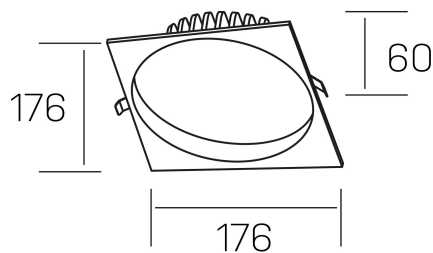

## GENERAL DETAILS

INSTALLATION	recessed with frame
FINISHES ALUMINIUM	White-White
OPTIC COVER	Microprismatico
LIGHT DIRECTION	Fixed
INT/EXT IP DEGREE	IP 44
MATERIAL	Aluminum
IK DEGREE	IK 6
UTILIZATION	Indoor
WARRANTY	3 years

## ELECTRICAL DETAILS

LAMP	LED
POWER	25 W
COLOUR TEMPERATURE	3000K
LUMINOUS FLUX	2200 Lm
EFFICACY DIMMING	92 Lm/W
DIMABLE	Push
DRIVER	Remote
CLASS PROTECTION	II
COLOUR RENDERING INDEX	CRI >80
VOLTAGE	220-240 V
FRECUENCIA	50-60 Hz
CURRENT INTENSITY	600 mA
LIFE TIME	50.000 h

## GENERAL DIMENSIONS

DIMENSIONS	176×176 mm
CUT OUT	Ø 160 mm
HEIGHT	h 60 mm
DIMENSIONES DE EMBALAJE	220 × 220 × 70 mm
PESO NETO	0.55

\*Please might expect a max.15% figure reduction in finishes other than white