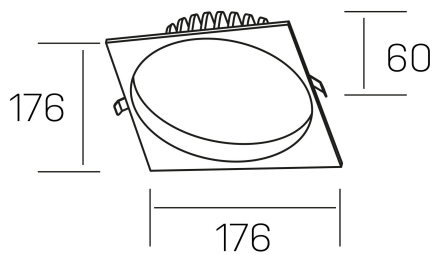

## GENERAL DETAILS

INSTALLATION	recessed with frame
FINISHES ALUMINIUM	White-White
OPTIC COVER	Microprismatico
LIGHT DIRECTION	Fixed
INT/EXT IP DEGREE	IP 44
MATERIAL	Aluminum
IK DEGREE	IK 6
UTILIZATION	Indoor
WARRANTY	3 years

## ELECTRICAL DETAILS

LAMP	LED
POWER	25 W
COLOUR TEMPERATURE	3000K
LUMINOUS FLUX	2200 Lm
EFFICACY DIMMING	92 Lm/W
DIMABLE	PHASE CUT
DRIVER	Remote
CLASS PROTECTION	II
COLOUR RENDERING INDEX	CRI >80
VOLTAGE	220-240 V
FRECUENCIA	50-60 Hz
CURRENT INTENSITY	600 mA
LIFE TIME	50.000 h

## GENERAL DIMENSIONS

DIMENSIONS	176×176 mm
CUT OUT	Ø 160 mm
HEIGHT	h 60 mm
DIMENSIONES DE EMBALAJE	220 × 220 × 70 mm
PESO NETO	0.55

\*Please might expect a max.15% figure reduction in finishes other than white