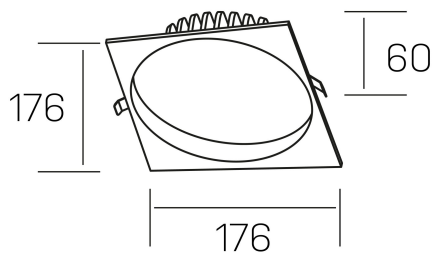

## GENERAL DETAILS

INSTALLATION	recessed with frame
FINISHES ALUMINIUM	White-White
OPTIC COVER	Microprismatico
LIGHT DIRECTION	Fixed
INT/EXT IP DEGREE	IP 44
MATERIAL	Aluminum
IK DEGREE	IK 6
UTILIZATION	Indoor
WARRANTY	3 years

## ELECTRICAL DETAILS

LAMP	LED
POWER	25 W
COLOUR TEMPERATURE	3000K
LUMINOUS FLUX	2200 Lm
EFFICACY DIMMING	92 Lm/W
DIMABLE	PHASE CUT
DRIVER	Remote
CLASS PROTECTION	II
COLOUR RENDERING INDEX	CRI >80
VOLTAGE	220-240 V
FRECUENCIA	50-60 Hz
CURRENT INTENSITY	600 mA
LIFE TIME	35.000 h

## GENERAL DIMENSIONS

DIMENSIONS	176×176 mm
CUT OUT	Ø 160 mm
HEIGHT	h 60 mm
DIMENSIONES DE EMBALAJE	220 × 220 × 70 mm
PESO NETO	0.55

\*Please might expect a max.15% figure reduction in finishes other than white