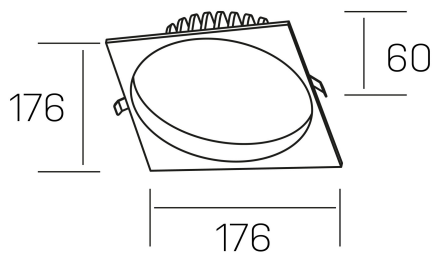

**lim sq**  
K50321.03.RF.WH-WH.MP.ST.8.30.DA

## GENERAL DETAILS

INSTALLATION	recessed with frame
FINISHES ALUMINIUM	White-White
OPTIC COVER	Microprismatico
LIGHT DIRECTION	Fixed
INT/EXT IP DEGREE	IP 44
MATERIAL	Aluminum
IK DEGREE	IK 6
UTILIZATION	Indoor
WARRANTY	3 years

## ELECTRICAL DETAILS

LAMP	LED
POWER	25 W
COLOUR TEMPERATURE	3000K
LUMINOUS FLUX	2200 Lm
EFFICACY DIMMING	92 Lm/W
DIMABLE	DALI
DRIVER	Remote
CLASS PROTECTION	II
COLOUR RENDERING INDEX	CRI >80
VOLTAGE	220-240 V
FRECUENCIA	50-60 Hz
CURRENT INTENSITY	600 mA
LIFE TIME	50.000 h

## GENERAL DIMENSIONS

DIMENSIONS	176×176 mm
CUT OUT	Ø 160 mm
HEIGHT	h 60 mm
DIMENSIONES DE EMBALAJE	220 × 220 × 70 mm
PESO NETO	0.55

\*Please might expect a max.15% figure reduction in finishes other than white