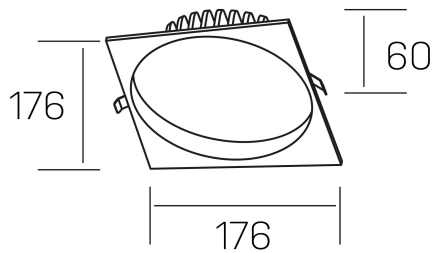

**lim sq**  
K50321.03.RF.WH-WH.MP.ST.8.30.DA

## GENERAL DETAILS

INSTALLATION	recessed with frame
FINISHES ALUMINIUM	White-White
OPTIC COVER	Microprismatico
LIGHT DIRECTION	Fixed
INT/EXT IP DEGREE	IP 44
MATERIAL	Aluminum
IK DEGREE	IK 6
UTILIZATION	Indoor
WARRANTY	3 years

## ELECTRICAL DETAILS

LAMP	LED
POWER	25 W
COLOUR TEMPERATURE	3000K
LUMINOUS FLUX	2200 Lm
EFFICACY DIMMING	92 Lm/W
DIMABLE	DALI
DRIVER	Remote
CLASS PROTECTION	II
COLOUR RENDERING INDEX	CRI >80
VOLTAGE	220-240 V
FRECUENCIA	50-60 Hz
CURRENT INTENSITY	600 mA
LIFE TIME	35.000 h

## GENERAL DIMENSIONS

DIMENSIONS	176×176 mm
CUT OUT	Ø 160 mm
HEIGHT	h 60 mm
DIMENSIONES DE EMBALAJE	220 × 220 × 70 mm
PESO NETO	0.55

\*Please might expect a max.15% figure reduction in finishes other than white