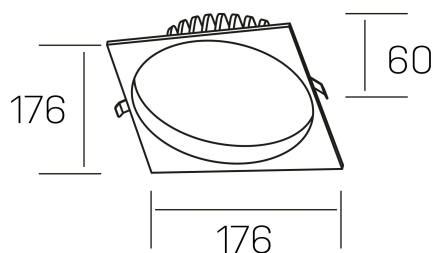

lim sq
K50321.03.RF.WH-WH.MP.ST.8.30.DA

GENERAL DETAILS

INSTALLATION	recessed with frame
FINISHES ALUMINIUM	White-White
OPTIC COVER	Microprismatico
LIGHT DIRECTION	Fixed
INT/EXT IP DEGREE	IP 44
MATERIAL	Aluminum
IK DEGREE	IK 6
UTILIZATION	Indoor
WARRANTY	5 years

ELECTRICAL DETAILS

LAMP	LED
POWER	25 W
COLOUR TEMPERATURE	3000K
LUMINOUS FLUX	2200 Lm
EFFICACY DIMMING	92 Lm/W
DIMABLE	DALI
DRIVER	Remote
CLASS PROTECTION	II
COLOUR RENDERING INDEX	CRI >80
VOLTAGE	220-240 V
CURRENT INTENSITY	600 mA
LIFE TIME	50.000 h

GENERAL DIMENSIONS

DIMENSIONS	176×176 mm
CUT OUT	Ø 160 mm
HEIGHT	h 60 mm
DIMENSIONES DE EMBALAJE	220 × 220 × 70 mm
PESO NETO	0.55

*Please might expect a max.15% figure reduction in finishes other than white