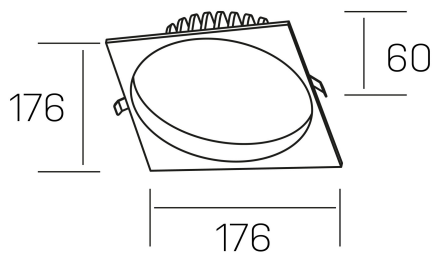

lim sq
K50321.03.RF.WH-WH.MP.ST.8.30.D1

GENERAL DETAILS

INSTALLATION	recessed with frame
FINISHES ALUMINIUM	White-White
OPTIC COVER	Microprismatico
LIGHT DIRECTION	Fixed
INT/EXT IP DEGREE	IP 44
MATERIAL	Aluminum
IK DEGREE	IK 6
UTILIZATION	Indoor
WARRANTY	3 years

ELECTRICAL DETAILS

LAMP	LED
POWER	25 W
COLOUR TEMPERATURE	3000K
LUMINOUS FLUX	2200 Lm
EFFICACY DIMMING	92 Lm/W
DIMABLE	1.10v
DRIVER	Remote
CLASS PROTECTION	II
COLOUR RENDERING INDEX	CRI >80
VOLTAGE	220-240 V
FRECUENCIA	50-60 Hz
CURRENT INTENSITY	600 mA
LIFE TIME	35.000 h

GENERAL DIMENSIONS

DIMENSIONS	176×176 mm
CUT OUT	Ø 160 mm
HEIGHT	h 60 mm
DIMENSIONES DE EMBALAJE	220 × 220 × 70 mm
PESO NETO	0.55

*Please might expect a max.15% figure reduction in finishes other than white