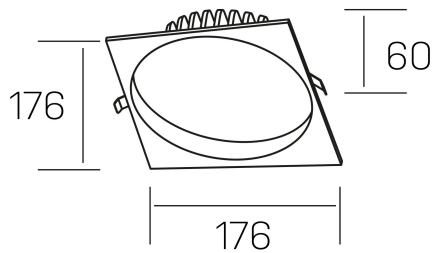

lim sq
K50321.03.RF.WH-WH.MP.ST.8.30.D1

GENERAL DETAILS

INSTALLATION	recessed with frame
FINISHES ALUMINIUM	White-White
OPTIC COVER	Microprismatico
LIGHT DIRECTION	Fixed
INT/EXT IP DEGREE	IP 44
MATERIAL	Aluminum
IK DEGREE	IK 6
UTILIZATION	Indoor
WARRANTY	3 years

ELECTRICAL DETAILS

LAMP	LED
POWER	25 W
COLOUR TEMPERATURE	3000K
LUMINOUS FLUX	2200 Lm
EFFICACY DIMMING	92 Lm/W
DIMABLE	1.10v
DRIVER	Remote
CLASS PROTECTION	II
COLOUR RENDERING INDEX	CRI >80
VOLTAGE	220-240 V
FRECUENCIA	50-60 Hz
CURRENT INTENSITY	600 mA
LIFE TIME	50.000 h

GENERAL DIMENSIONS

DIMENSIONS	176×176 mm
CUT OUT	Ø 160 mm
HEIGHT	h 60 mm
DIMENSIONES DE EMBALAJE	220 × 220 × 70 mm
PESO NETO	0.55

*Please might expect a max.15% figure reduction in finishes other than white