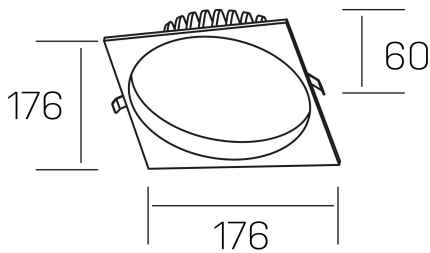

**lim sq**  
K50321.03.RF.WH-WH.MP.ST.8.30

## GENERAL DETAILS

INSTALLATION	recessed with frame
FINISHES ALUMINIUM	White-White
OPTIC COVER	Microprismatico
LIGHT DIRECTION	Fixed
INT/EXT IP DEGREE	IP 44
MATERIAL	Aluminum
IK DEGREE	IK 6
UTILIZATION	Indoor
WARRANTY	3 years

## GENERAL DIMENSIONS

DIMENSIONS	176×176 mm
CUT OUT	Ø 160 mm
HEIGHT	h 60 mm
DIMENSIONES DE EMBALAJE	220 × 220 × 70 mm
PESO NETO	0.55

\*Please might expect a max.15% figure reduction in finishes other than white