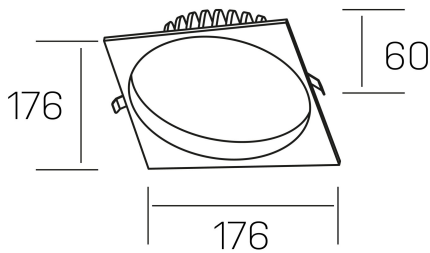

lim sq
K50321.03.RF.WH-WH.MP.ST.8.30

GENERAL DETAILS

INSTALLATION	recessed with frame
FINISHES ALUMINIUM	White-White
OPTIC COVER	Microprismatico
LIGHT DIRECTION	Fixed
INT/EXT IP DEGREE	IP 44
MATERIAL	Aluminum
IK DEGREE	IK 6
UTILIZATION	Indoor
WARRANTY	3 years

ELECTRICAL DETAILS

LAMP	LED
POWER	25 W
COLOUR TEMPERATURE	3000K
LUMINOUS FLUX	2200 Lm
EFFICACY DIMMING	92 Lm/W
DIMABLE	No Dim
DRIVER	Remote
CLASS PROTECTION	II
COLOUR RENDERING INDEX	CRI >80
VOLTAGE	220-240 V
FRECUENCIA	50-60 Hz
CURRENT INTENSITY	600 mA
LIFE TIME	35.000 h

GENERAL DIMENSIONS

DIMENSIONS	176×176 mm
CUT OUT	Ø 160 mm
HEIGHT	h 60 mm
DIMENSIONES DE EMBALAJE	220 × 220 × 70 mm
PESO NETO	0.55

*Please might expect a max.15% figure reduction in finishes other than white