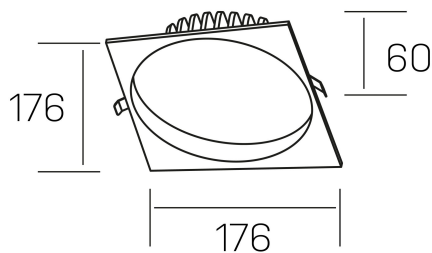

lim sq
K50321.03.RF.BK-BK.MP.ST.8.40.PU

GENERAL DETAILS

INSTALLATION	recessed with frame
FINISHES ALUMINIUM	Black-Black
OPTIC COVER	Microprismatico
LIGHT DIRECTION	Fixed
INT/EXT IP DEGREE	IP 44
MATERIAL	Aluminum
IK DEGREE	IK 6
UTILIZATION	Indoor
WARRANTY	3 years

ELECTRICAL DETAILS

LAMP	LED
POWER	25 W
COLOUR TEMPERATURE	4000K
LUMINOUS FLUX	2400 Lm
EFFICACY DIMMING	100 Lm/W
DIMABLE	Push
DRIVER	Remote
CLASS PROTECTION	II
COLOUR RENDERING INDEX	CRI >80
VOLTAGE	220-240 V
FRECUENCIA	50-60 Hz
CURRENT INTENSITY	600 mA
LIFE TIME	35.000 h

GENERAL DIMENSIONS

DIMENSIONS	176×176 mm
CUT OUT	Ø 160 mm
HEIGHT	h 60 mm
DIMENSIONES DE EMBALAJE	220 × 220 × 70 mm
PESO NETO	0.55

*Please might expect a max.15% figure reduction in finishes other than white