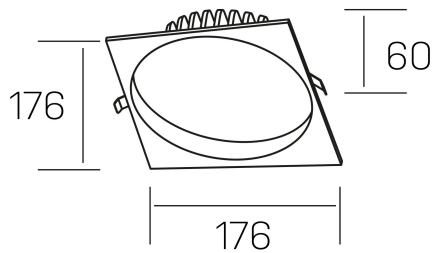

**lim sq**  
K50321.03.RF.BK-BK.MP.ST.8.40.PU

## GENERAL DETAILS

INSTALLATION	recessed with frame
FINISHES ALUMINIUM	Black-Black
OPTIC COVER	Microprismatico
LIGHT DIRECTION	Fixed
INT/EXT IP DEGREE	IP 44
MATERIAL	Aluminum
IK DEGREE	IK 6
UTILIZATION	Indoor
WARRANTY	3 years

## ELECTRICAL DETAILS

LAMP	LED
POWER	25 W
COLOUR TEMPERATURE	4000K
LUMINOUS FLUX	2400 Lm
EFFICACY DIMMING	100 Lm/W
DIMABLE	Push
DRIVER	Remote
CLASS PROTECTION	II
COLOUR RENDERING INDEX	CRI >80
VOLTAGE	220-240 V
FRECUENCIA	50-60 Hz
CURRENT INTENSITY	600 mA
LIFE TIME	50.000 h

## GENERAL DIMENSIONS

DIMENSIONS	176×176 mm
CUT OUT	Ø 160 mm
HEIGHT	h 60 mm
DIMENSIONES DE EMBALAJE	220 × 220 × 70 mm
PESO NETO	0.55

\*Please might expect a max.15% figure reduction in finishes other than white