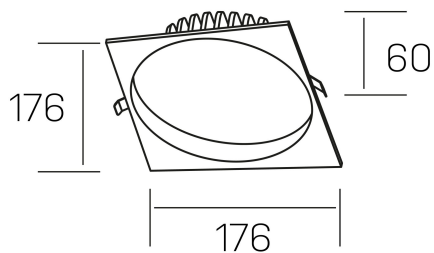

lim sq
K50321.03.RF.BK-BK.MP.ST.8.40.PC

GENERAL DETAILS

INSTALLATION	recessed with frame
FINISHES ALUMINIUM	Black-Black
OPTIC COVER	Microprismatico
LIGHT DIRECTION	Fixed
INT/EXT IP DEGREE	IP 44
MATERIAL	Aluminum
IK DEGREE	IK 6
UTILIZATION	Indoor
WARRANTY	3 years

ELECTRICAL DETAILS

LAMP	LED
POWER	25 W
COLOUR TEMPERATURE	4000K
LUMINOUS FLUX	2400 Lm
EFFICACY DIMMING	100 Lm/W
DIMABLE	PHASE CUT
DRIVER	Remote
CLASS PROTECTION	II
COLOUR RENDERING INDEX	CRI >80
VOLTAGE	220-240 V
FRECUENCIA	50-60 Hz
CURRENT INTENSITY	600 mA
LIFE TIME	50.000 h

GENERAL DIMENSIONS

DIMENSIONS	176×176 mm
CUT OUT	Ø 160 mm
HEIGHT	h 60 mm
DIMENSIONES DE EMBALAJE	220 × 220 × 70 mm
PESO NETO	0.55

*Please might expect a max.15% figure reduction in finishes other than white