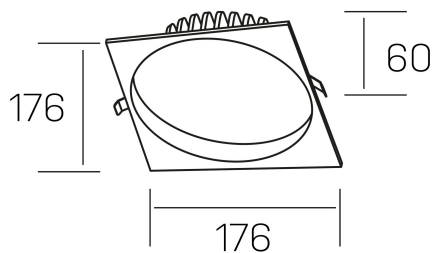

lim sq
K50321.03.RF.BK-BK.MP.ST.8.40.PC

GENERAL DETAILS

INSTALLATION	recessed with frame
FINISHES ALUMINIUM	Black-Black
OPTIC COVER	Microprismatico
LIGHT DIRECTION	Fixed
INT/EXT IP DEGREE	IP 44
MATERIAL	Aluminum
IK DEGREE	IK 6
UTILIZATION	Indoor
WARRANTY	3 years

ELECTRICAL DETAILS

LAMP	LED
POWER	25 W
COLOUR TEMPERATURE	4000K
LUMINOUS FLUX	2400 Lm
EFFICACY DIMMING	100 Lm/W
DIMABLE	PHASE CUT
DRIVER	Remote
CLASS PROTECTION	II
COLOUR RENDERING INDEX	CRI >80
VOLTAGE	220-240 V
FRECUENCIA	50-60 Hz
CURRENT INTENSITY	600 mA
LIFE TIME	35.000 h

GENERAL DIMENSIONS

DIMENSIONS	176×176 mm
CUT OUT	Ø 160 mm
HEIGHT	h 60 mm
DIMENSIONES DE EMBALAJE	220 × 220 × 70 mm
PESO NETO	0.55

*Please might expect a max.15% figure reduction in finishes other than white