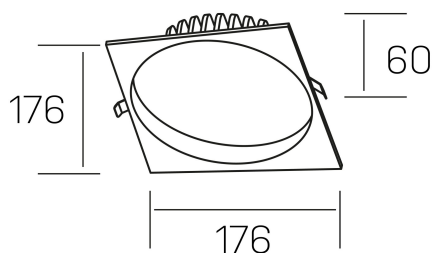

**lim sq**  
K50321.03.RF.BK-BK.MP.ST.8.40.DA

## GENERAL DETAILS

INSTALLATION	recessed with frame
FINISHES ALUMINIUM	Black-Black
OPTIC COVER	Microprismatico
LIGHT DIRECTION	Fixed
INT/EXT IP DEGREE	IP 44
MATERIAL	Aluminum
IK DEGREE	IK 6
UTILIZATION	Indoor
WARRANTY	3 years

## ELECTRICAL DETAILS

LAMP	LED
POWER	25 W
COLOUR TEMPERATURE	4000K
LUMINOUS FLUX	2400 Lm
EFFICACY DIMMING	100 Lm/W
DIMABLE	DALI
DRIVER	Remote
CLASS PROTECTION	II
COLOUR RENDERING INDEX	CRI >80
VOLTAGE	220-240 V
FRECUENCIA	50-60 Hz
CURRENT INTENSITY	600 mA
LIFE TIME	35.000 h

## GENERAL DIMENSIONS

DIMENSIONS	176×176 mm
CUT OUT	Ø 160 mm
HEIGHT	h 60 mm
DIMENSIONES DE EMBALAJE	220 × 220 × 70 mm
PESO NETO	0.55

\*Please might expect a max.15% figure reduction in finishes other than white