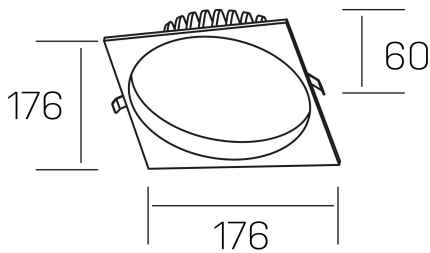

**lim sq**  
K50321.03.RF.BK-BK.MP.ST.8.40.DA

## GENERAL DETAILS

INSTALLATION	recessed with frame
FINISHES ALUMINIUM	Black-Black
OPTIC COVER	Microprismatico
LIGHT DIRECTION	Fixed
INT/EXT IP DEGREE	IP 44
MATERIAL	Aluminum
IK DEGREE	IK 6
UTILIZATION	Indoor
WARRANTY	3 years

## GENERAL DIMENSIONS

DIMENSIONS	176×176 mm
CUT OUT	Ø 160 mm
HEIGHT	h 60 mm
DIMENSIONES DE EMBALAJE	220 × 220 × 70 mm
PESO NETO	0.55

\*Please might expect a max.15% figure reduction in finishes other than white