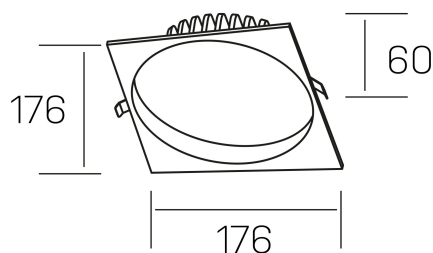

lim sq
K50321.03.RF.BK-BK.MP.ST.8.40.D1

GENERAL DETAILS

INSTALLATION	recessed with frame
FINISHES ALUMINIUM	Black-Black
OPTIC COVER	Microprismatico
LIGHT DIRECTION	Fixed
INT/EXT IP DEGREE	IP 44
MATERIAL	Aluminum
IK DEGREE	IK 6
UTILIZATION	Indoor
WARRANTY	3 years

ELECTRICAL DETAILS

LAMP	LED
POWER	25 W
COLOUR TEMPERATURE	4000K
LUMINOUS FLUX	2400 Lm
EFFICACY DIMMING	100 Lm/W
DIMABLE	1.10v
DRIVER	Remote
CLASS PROTECTION	II
COLOUR RENDERING INDEX	CRI >80
VOLTAGE	220-240 V
FRECUENCIA	50-60 Hz
CURRENT INTENSITY	600 mA
LIFE TIME	35.000 h

GENERAL DIMENSIONS

DIMENSIONS	176×176 mm
CUT OUT	Ø 160 mm
HEIGHT	h 60 mm
DIMENSIONES DE EMBALAJE	220 × 220 × 70 mm
PESO NETO	0.55

*Please might expect a max.15% figure reduction in finishes other than white