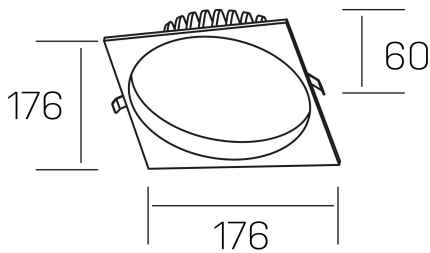

lim sq
K50321.03.RF.BK-BK.MP.ST.8.40.D1

GENERAL DETAILS

INSTALLATION	recessed with frame
FINISHES ALUMINIUM	Black-Black
OPTIC COVER	Microprismatico
LIGHT DIRECTION	Fixed
INT/EXT IP DEGREE	IP 44
MATERIAL	Aluminum
IK DEGREE	IK 6
UTILIZATION	Indoor
WARRANTY	3 years

ELECTRICAL DETAILS

LAMP	LED
POWER	25 W
COLOUR TEMPERATURE	4000K
LUMINOUS FLUX	2400 Lm
EFFICACY DIMMING	100 Lm/W
DIMABLE	1.10v
DRIVER	Remote
CLASS PROTECTION	II
COLOUR RENDERING INDEX	CRI >80
VOLTAGE	220-240 V
FRECUENCIA	50-60 Hz
CURRENT INTENSITY	600 mA
LIFE TIME	50.000 h

GENERAL DIMENSIONS

DIMENSIONS	176×176 mm
CUT OUT	Ø 160 mm
HEIGHT	h 60 mm
DIMENSIONES DE EMBALAJE	220 × 220 × 70 mm
PESO NETO	0.55

*Please might expect a max.15% figure reduction in finishes other than white