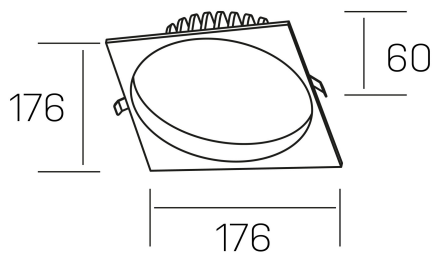

lim sq
K50321.03.RF.BK-BK.MP.ST.8.40

GENERAL DETAILS

INSTALLATION	recessed with frame
FINISHES ALUMINIUM	Black-Black
OPTIC COVER	Microprismatico
LIGHT DIRECTION	Fixed
INT/EXT IP DEGREE	IP 44
MATERIAL	Aluminum
IK DEGREE	IK 6
UTILIZATION	Indoor
WARRANTY	3 years

ELECTRICAL DETAILS

LAMP	LED
POWER	25 W
COLOUR TEMPERATURE	4000K
LUMINOUS FLUX	2400 Lm
EFFICACY DIMMING	100 Lm/W
DIMABLE	No Dim
DRIVER	Remote
CLASS PROTECTION	II
COLOUR RENDERING INDEX	CRI >80
VOLTAGE	220-240 V
FRECUENCIA	50-60 Hz
CURRENT INTENSITY	600 mA
LIFE TIME	35.000 h

GENERAL DIMENSIONS

DIMENSIONS	176×176 mm
CUT OUT	Ø 160 mm
HEIGHT	h 60 mm
DIMENSIONES DE EMBALAJE	220 × 220 × 70 mm
PESO NETO	0.55

*Please might expect a max.15% figure reduction in finishes other than white