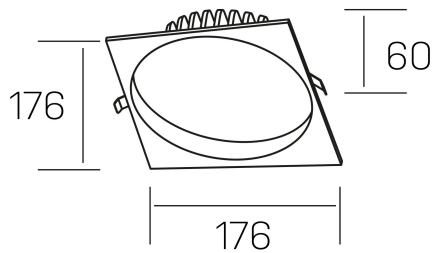

**lim sq**  
K50321.03.RF.BK-BK.MP.ST.8.40

## GENERAL DETAILS

INSTALLATION	recessed with frame
FINISHES ALUMINIUM	Black-Black
OPTIC COVER	Microprismatico
LIGHT DIRECTION	Fixed
INT/EXT IP DEGREE	IP 44
MATERIAL	Aluminum
IK DEGREE	IK 6
UTILIZATION	Indoor
WARRANTY	3 years

## ELECTRICAL DETAILS

LAMP	LED
POWER	25 W
COLOUR TEMPERATURE	4000K
LUMINOUS FLUX	2400 Lm
EFFICACY DIMMING	100 Lm/W
DIMABLE	No Dim
DRIVER	Remote
CLASS PROTECTION	II
COLOUR RENDERING INDEX	CRI >80
VOLTAGE	220-240 V
FRECUENCIA	50-60 Hz
CURRENT INTENSITY	600 mA
LIFE TIME	50.000 h

## GENERAL DIMENSIONS

DIMENSIONS	176×176 mm
CUT OUT	Ø 160 mm
HEIGHT	h 60 mm
DIMENSIONES DE EMBALAJE	220 × 220 × 70 mm
PESO NETO	0.55

\*Please might expect a max.15% figure reduction in finishes other than white