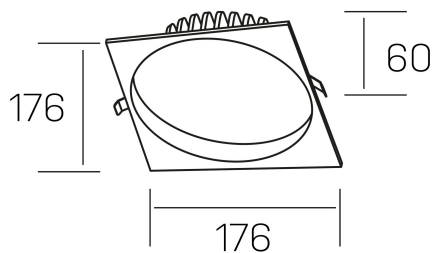

lim sq
K50321.03.RF.BK-BK.MP.ST.8.30.PU

GENERAL DETAILS

INSTALLATION	recessed with frame
FINISHES ALUMINIUM	Black-Black
OPTIC COVER	Microprismatico
LIGHT DIRECTION	Fixed
INT/EXT IP DEGREE	IP 44
MATERIAL	Aluminum
IK DEGREE	IK 6
UTILIZATION	Indoor
WARRANTY	3 years

ELECTRICAL DETAILS

LAMP	LED
POWER	25 W
COLOUR TEMPERATURE	3000K
LUMINOUS FLUX	2200 Lm
EFFICACY DIMMING	92 Lm/W
DIMABLE	Push
DRIVER	Remote
CLASS PROTECTION	II
COLOUR RENDERING INDEX	CRI >80
VOLTAGE	220-240 V
FRECUENCIA	50-60 Hz
CURRENT INTENSITY	600 mA
LIFE TIME	35.000 h

GENERAL DIMENSIONS

DIMENSIONS	176×176 mm
CUT OUT	Ø 160 mm
HEIGHT	h 60 mm
DIMENSIONES DE EMBALAJE	220 × 220 × 70 mm
PESO NETO	0.55

*Please might expect a max.15% figure reduction in finishes other than white