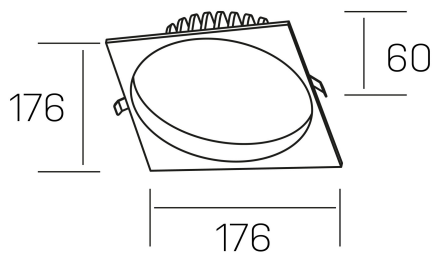

lim sq
K50321.03.RF.BK-BK.MP.ST.8.30.PU

GENERAL DETAILS

INSTALLATION	recessed with frame
FINISHES ALUMINIUM	Black-Black
OPTIC COVER	Microprismatico
LIGHT DIRECTION	Fixed
INT/EXT IP DEGREE	IP 44
MATERIAL	Aluminum
IK DEGREE	IK 6
UTILIZATION	Indoor
WARRANTY	3 years

ELECTRICAL DETAILS

LAMP	LED
POWER	25 W
COLOUR TEMPERATURE	3000K
LUMINOUS FLUX	2200 Lm
EFFICACY DIMMING	92 Lm/W
DIMABLE	Push
DRIVER	Remote
CLASS PROTECTION	II
COLOUR RENDERING INDEX	CRI >80
VOLTAGE	220-240 V
FRECUENCIA	50-60 Hz
CURRENT INTENSITY	600 mA
LIFE TIME	50.000 h

GENERAL DIMENSIONS

DIMENSIONS	176×176 mm
CUT OUT	Ø 160 mm
HEIGHT	h 60 mm
DIMENSIONES DE EMBALAJE	220 × 220 × 70 mm
PESO NETO	0.55

*Please might expect a max.15% figure reduction in finishes other than white