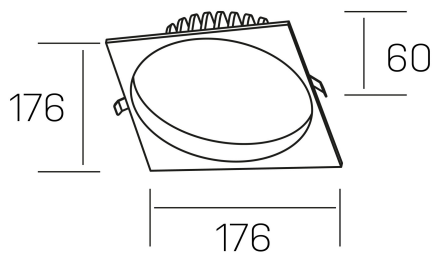

lim sq
K50321.03.RF.BK-BK.MP.ST.8.30.PC

GENERAL DETAILS

INSTALLATION	recessed with frame
FINISHES ALUMINIUM	Black-Black
OPTIC COVER	Microprismatico
LIGHT DIRECTION	Fixed
INT/EXT IP DEGREE	IP 44
MATERIAL	Aluminum
IK DEGREE	IK 6
UTILIZATION	Indoor
WARRANTY	3 years

ELECTRICAL DETAILS

LAMP	LED
POWER	25 W
COLOUR TEMPERATURE	3000K
LUMINOUS FLUX	2200 Lm
EFFICACY DIMMING	92 Lm/W
DIMABLE	PHASE CUT
DRIVER	Remote
CLASS PROTECTION	II
COLOUR RENDERING INDEX	CRI >80
VOLTAGE	220-240 V
FRECUENCIA	50-60 Hz
CURRENT INTENSITY	600 mA
LIFE TIME	35.000 h

GENERAL DIMENSIONS

DIMENSIONS	176×176 mm
CUT OUT	Ø 160 mm
HEIGHT	h 60 mm
DIMENSIONES DE EMBALAJE	220 × 220 × 70 mm
PESO NETO	0.55

*Please might expect a max.15% figure reduction in finishes other than white