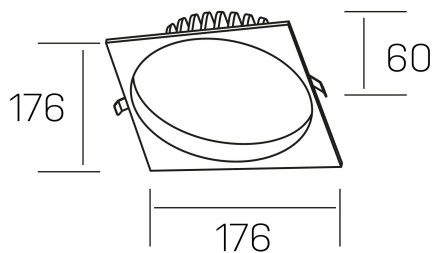

lim sq
K50321.03.RF.BK-BK.MP.ST.8.30.PC

GENERAL DETAILS

INSTALLATION	recessed with frame
FINISHES ALUMINIUM	Black-Black
OPTIC COVER	Microprismatico
LIGHT DIRECTION	Fixed
INT/EXT IP DEGREE	IP 44
MATERIAL	Aluminum
IK DEGREE	IK 6
UTILIZATION	Indoor
WARRANTY	3 years

ELECTRICAL DETAILS

LAMP	LED
POWER	25 W
COLOUR TEMPERATURE	3000K
LUMINOUS FLUX	2200 Lm
EFFICACY DIMMING	92 Lm/W
DIMABLE	PHASE CUT
DRIVER	Remote
CLASS PROTECTION	II
COLOUR RENDERING INDEX	CRI >80
VOLTAGE	220-240 V
FRECUENCIA	50-60 Hz
CURRENT INTENSITY	600 mA
LIFE TIME	50.000 h

GENERAL DIMENSIONS

DIMENSIONS	176×176 mm
CUT OUT	Ø 160 mm
HEIGHT	h 60 mm
DIMENSIONES DE EMBALAJE	220 × 220 × 70 mm
PESO NETO	0.55

*Please might expect a max.15% figure reduction in finishes other than white