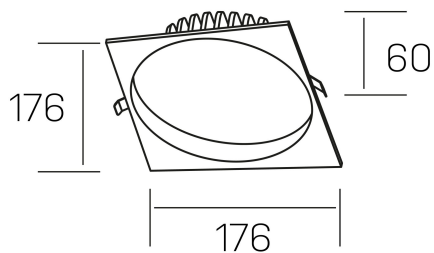

**lim sq**  
K50321.03.RF.BK-BK.MP.ST.8.30.DA

## GENERAL DETAILS

INSTALLATION	recessed with frame
FINISHES ALUMINIUM	Black-Black
OPTIC COVER	Microprismatico
LIGHT DIRECTION	Fixed
INT/EXT IP DEGREE	IP 44
MATERIAL	Aluminum
IK DEGREE	IK 6
UTILIZATION	Indoor
WARRANTY	3 years

## ELECTRICAL DETAILS

LAMP	LED
POWER	25 W
COLOUR TEMPERATURE	3000K
LUMINOUS FLUX	2200 Lm
EFFICACY DIMMING	92 Lm/W
DIMABLE	DALI
DRIVER	Remote
CLASS PROTECTION	II
COLOUR RENDERING INDEX	CRI >80
VOLTAGE	220-240 V
FRECUENCIA	50-60 Hz
CURRENT INTENSITY	600 mA
LIFE TIME	35.000 h

## GENERAL DIMENSIONS

DIMENSIONS	176×176 mm
CUT OUT	Ø 160 mm
HEIGHT	h 60 mm
DIMENSIONES DE EMBALAJE	220 × 220 × 70 mm
PESO NETO	0.55

\*Please might expect a max.15% figure reduction in finishes other than white