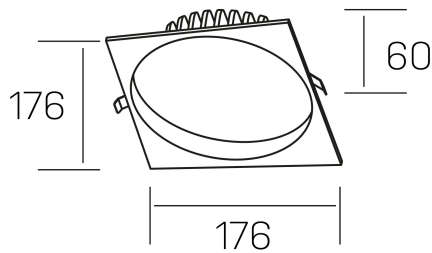

lim sq
K50321.03.RF.BK-BK.MP.ST.8.30.DA

GENERAL DETAILS

INSTALLATION	recessed with frame
FINISHES ALUMINIUM	Black-Black
OPTIC COVER	Microprismatico
LIGHT DIRECTION	Fixed
INT/EXT IP DEGREE	IP 44
MATERIAL	Aluminum
IK DEGREE	IK 6
UTILIZATION	Indoor
WARRANTY	3 years

ELECTRICAL DETAILS

LAMP	LED
POWER	25 W
COLOUR TEMPERATURE	3000K
LUMINOUS FLUX	2200 Lm
EFFICACY DIMMING	92 Lm/W
DIMABLE	DALI
DRIVER	Remote
CLASS PROTECTION	II
COLOUR RENDERING INDEX	CRI >80
VOLTAGE	220-240 V
FRECUENCIA	50-60 Hz
CURRENT INTENSITY	600 mA
LIFE TIME	50.000 h

GENERAL DIMENSIONS

DIMENSIONS	176×176 mm
CUT OUT	Ø 160 mm
HEIGHT	h 60 mm
DIMENSIONES DE EMBALAJE	220 × 220 × 70 mm
PESO NETO	0.55

*Please might expect a max.15% figure reduction in finishes other than white