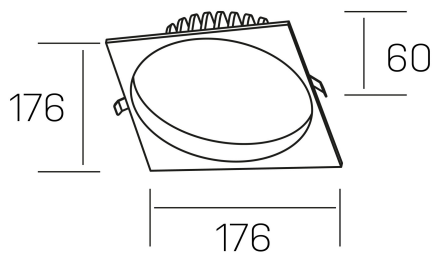

**lim sq**  
K50321.03.RF.BK-BK.MP.ST.8.30.D1

#### GENERAL DETAILS

INSTALLATION	recessed with frame
FINISHES ALUMINIUM	Black-Black
OPTIC COVER	Microprismatico
LIGHT DIRECTION	Fixed
INT/EXT IP DEGREE	IP 44
MATERIAL	Aluminum
IK DEGREE	IK 6
UTILIZATION	Indoor
WARRANTY	3 years

#### ELECTRICAL DETAILS

LAMP	LED
POWER	25 W
COLOUR TEMPERATURE	3000K
LUMINOUS FLUX	2200 Lm
EFFICACY DIMMING	92 Lm/W
DIMABLE	1.10v
DRIVER	Remote
CLASS PROTECTION	II
COLOUR RENDERING INDEX	CRI >80
VOLTAGE	220-240 V
FRECUENCIA	50-60 Hz
CURRENT INTENSITY	600 mA
LIFE TIME	50.000 h

#### GENERAL DIMENSIONS

DIMENSIONS	176×176 mm
CUT OUT	Ø 160 mm
HEIGHT	h 60 mm
DIMENSIONES DE EMBALAJE	220 × 220 × 70 mm
PESO NETO	0.55

\*Please might expect a max.15% figure reduction in finishes other than white