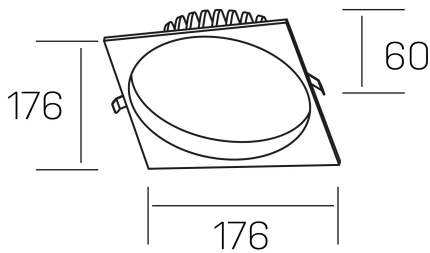

lim sq
K50321.03.RF.BK-BK.MP.ST.8.30.D1

GENERAL DETAILS

INSTALLATION	recessed with frame
FINISHES ALUMINIUM	Black-Black
OPTIC COVER	Microprismatico
LIGHT DIRECTION	Fixed
INT/EXT IP DEGREE	IP 44
MATERIAL	Aluminum
IK DEGREE	IK 6
UTILIZATION	Indoor
WARRANTY	3 years

ELECTRICAL DETAILS

LAMP	LED
POWER	25 W
COLOUR TEMPERATURE	3000K
LUMINOUS FLUX	2200 Lm
EFFICACY DIMMING	92 Lm/W
DIMABLE	1.10v
DRIVER	Remote
CLASS PROTECTION	II
COLOUR RENDERING INDEX	CRI >80
VOLTAGE	220-240 V
FRECUENCIA	50-60 Hz
CURRENT INTENSITY	600 mA
LIFE TIME	35.000 h

GENERAL DIMENSIONS

DIMENSIONS	176×176 mm
CUT OUT	Ø 160 mm
HEIGHT	h 60 mm
DIMENSIONES DE EMBALAJE	220 × 220 × 70 mm
PESO NETO	0.55

*Please might expect a max.15% figure reduction in finishes other than white