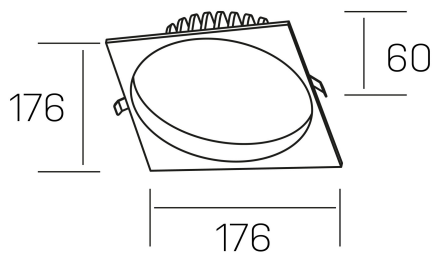

**lim sq**  
K50321.03.RF.BK-BK.MP.ST.8.30

## GENERAL DETAILS

INSTALLATION	recessed with frame
FINISHES ALUMINIUM	Black-Black
OPTIC COVER	Microprismatico
LIGHT DIRECTION	Fixed
INT/EXT IP DEGREE	IP 44
MATERIAL	Aluminum
IK DEGREE	IK 6
UTILIZATION	Indoor
WARRANTY	3 years

## ELECTRICAL DETAILS

LAMP	LED
POWER	25 W
COLOUR TEMPERATURE	3000K
LUMINOUS FLUX	2200 Lm
EFFICACY DIMMING	92 Lm/W
DIMABLE	No Dim
DRIVER	Remote
CLASS PROTECTION	II
COLOUR RENDERING INDEX	CRI >80
VOLTAGE	220-240 V
FRECUENCIA	50-60 Hz
CURRENT INTENSITY	600 mA
LIFE TIME	50.000 h

## GENERAL DIMENSIONS

DIMENSIONS	176×176 mm
CUT OUT	Ø 160 mm
HEIGHT	h 60 mm
DIMENSIONES DE EMBALAJE	220 × 220 × 70 mm
PESO NETO	0.55

\*Please might expect a max.15% figure reduction in finishes other than white