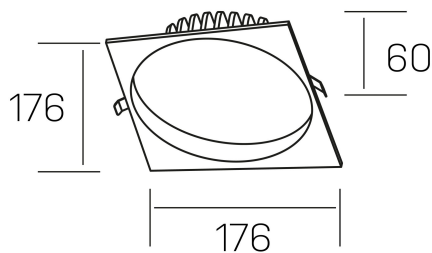

lim sq
K50321.03.RF.BK-BK.MP.ST.8.30

GENERAL DETAILS

INSTALLATION	recessed with frame
FINISHES ALUMINIUM	Black-Black
OPTIC COVER	Microprismatico
LIGHT DIRECTION	Fixed
INT/EXT IP DEGREE	IP 44
MATERIAL	Aluminum
IK DEGREE	IK 6
UTILIZATION	Indoor
WARRANTY	3 years

ELECTRICAL DETAILS

LAMP	LED
POWER	25 W
COLOUR TEMPERATURE	3000K
LUMINOUS FLUX	2200 Lm
EFFICACY DIMMING	92 Lm/W
DIMABLE	No Dim
DRIVER	Remote
CLASS PROTECTION	II
COLOUR RENDERING INDEX	CRI >80
VOLTAGE	220-240 V
FRECUENCIA	50-60 Hz
CURRENT INTENSITY	600 mA
LIFE TIME	35.000 h

GENERAL DIMENSIONS

DIMENSIONS	176×176 mm
CUT OUT	Ø 160 mm
HEIGHT	h 60 mm
DIMENSIONES DE EMBALAJE	220 × 220 × 70 mm
PESO NETO	0.55

*Please might expect a max.15% figure reduction in finishes other than white