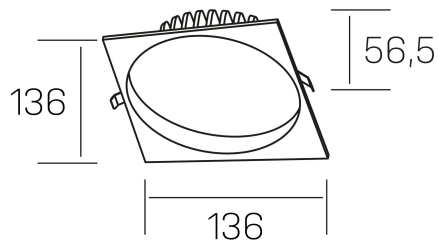

## GENERAL DETAILS

INSTALLATION	recessed with frame
FINISHES ALUMINIUM	White-White
OPTIC COVER	Microprismatico
LIGHT DIRECTION	Fixed
INT/EXT IP DEGREE	IP 44
MATERIAL	Aluminum
IK DEGREE	IK 6
UTILIZATION	Indoor
WARRANTY	3 years

## ELECTRICAL DETAILS

LAMP	LED
POWER	12 W
COLOUR TEMPERATURE	4000K
LUMINOUS FLUX	1100 lm
EFFICACY DIMMING	91 Lm/W
DIMABLE	Push
DRIVER	Remote
CLASS PROTECTION	II
COLOUR RENDERING INDEX	CRI >80
VOLTAGE	220-240 V
FRECUENCIA	50-60 Hz
CURRENT INTENSITY	300 mA
LIFE TIME	50.000 h

## GENERAL DIMENSIONS

DIMENSIONS	136×136 mm
CUT OUT	Ø 120 mm
HEIGHT	h 56,5 mm
DIMENSIONES DE EMBALAJE	145 × 145 × 70 mm
PESO NETO	0.36

\*Please might expect a max.15% figure reduction in finishes other than white