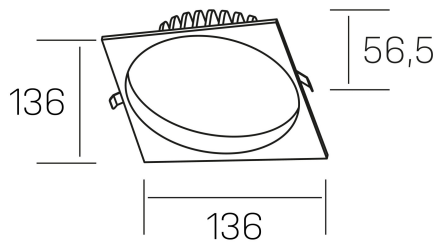

lim sq
K50321.02.RF.WH-WH.MP.ST.8.40.DA

GENERAL DETAILS

INSTALLATION	recessed with frame
FINISHES ALUMINIUM	White-White
OPTIC COVER	Microprismatico
LIGHT DIRECTION	Fixed
INT/EXT IP DEGREE	IP 44
MATERIAL	Aluminum
IK DEGREE	IK 6
UTILIZATION	Indoor
WARRANTY	3 years

ELECTRICAL DETAILS

LAMP	LED
POWER	12 W
COLOUR TEMPERATURE	4000K
LUMINOUS FLUX	1100 lm
EFFICACY DIMMING	91 Lm/W
DIMABLE	DALI
DRIVER	Remote
CLASS PROTECTION	II
COLOUR RENDERING INDEX	CRI >80
VOLTAGE	220-240 V
FRECUENCIA	50-60 Hz
CURRENT INTENSITY	300 mA
LIFE TIME	50.000 h

GENERAL DIMENSIONS

DIMENSIONS	136×136 mm
CUT OUT	Ø 120 mm
HEIGHT	h 56,5 mm
DIMENSIONES DE EMBALAJE	145 × 145 × 70 mm
PESO NETO	0.36

*Please might expect a max.15% figure reduction in finishes other than white