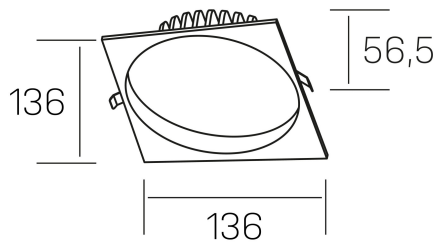

lim sq
K50321.02.RF.WH-WH.MP.ST.8.40.DA

GENERAL DETAILS

INSTALLATION	recessed with frame
FINISHES ALUMINIUM	White-White
OPTIC COVER	Microprismatico
LIGHT DIRECTION	Fixed
INT/EXT IP DEGREE	IP 44
MATERIAL	Aluminum
IK DEGREE	IK 6
UTILIZATION	Indoor
WARRANTY	3 years

ELECTRICAL DETAILS

LAMP	LED
POWER	12 W
COLOUR TEMPERATURE	4000K
LUMINOUS FLUX	1100 lm
EFFICACY DIMMING	91 Lm/W
DIMABLE	DALI
DRIVER	Remote
CLASS PROTECTION	II
COLOUR RENDERING INDEX	CRI >80
VOLTAGE	220-240 V
FRECUENCIA	50-60 Hz
CURRENT INTENSITY	300 mA
LIFE TIME	35.000 h

GENERAL DIMENSIONS

DIMENSIONS	136×136 mm
CUT OUT	Ø 120 mm
HEIGHT	h 56,5 mm
DIMENSIONES DE EMBALAJE	145 × 145 × 70 mm
PESO NETO	0.36

*Please might expect a max.15% figure reduction in finishes other than white