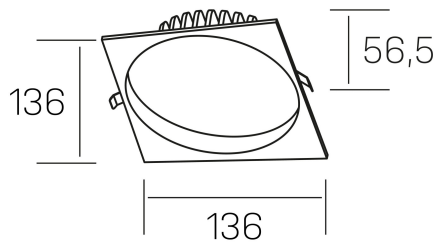

lim sq
K50321.02.RF.WH-WH.MP.ST.8.40.D1

GENERAL DETAILS

INSTALLATION	recessed with frame
FINISHES ALUMINIUM	White-White
OPTIC COVER	Microprismatico
LIGHT DIRECTION	Fixed
INT/EXT IP DEGREE	IP 44
MATERIAL	Aluminum
IK DEGREE	IK 6
UTILIZATION	Indoor
WARRANTY	3 years

ELECTRICAL DETAILS

LAMP	LED
POWER	12 W
COLOUR TEMPERATURE	4000K
LUMINOUS FLUX	1100 lm
EFFICACY DIMMING	91 Lm/W
DIMABLE	1.10v
DRIVER	Remote
CLASS PROTECTION	II
COLOUR RENDERING INDEX	CRI >80
VOLTAGE	220-240 V
FRECUENCIA	50-60 Hz
CURRENT INTENSITY	300 mA
LIFE TIME	35.000 h

GENERAL DIMENSIONS

DIMENSIONS	136×136 mm
CUT OUT	Ø 120 mm
HEIGHT	h 56,5 mm
DIMENSIONES DE EMBALAJE	145 × 145 × 70 mm
PESO NETO	0.36

*Please might expect a max.15% figure reduction in finishes other than white