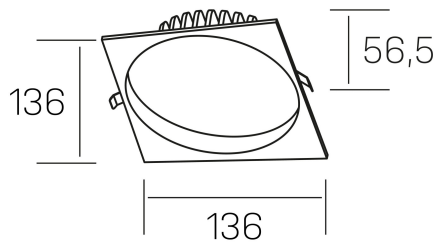

lim sq
K50321.02.RF.WH-WH.MP.ST.8.40

GENERAL DETAILS

INSTALLATION	recessed with frame
FINISHES ALUMINIUM	White-White
OPTIC COVER	Microprismatico
LIGHT DIRECTION	Fixed
INT/EXT IP DEGREE	IP 44
MATERIAL	Aluminum
IK DEGREE	IK 6
UTILIZATION	Indoor
WARRANTY	3 years

ELECTRICAL DETAILS

LAMP	LED
POWER	12 W
COLOUR TEMPERATURE	4000K
LUMINOUS FLUX	1100 lm
EFFICACY DIMMING	91 Lm/W
DIMABLE	No Dim
DRIVER	Remote
CLASS PROTECTION	II
COLOUR RENDERING INDEX	CRI >80
VOLTAGE	220-240 V
FRECUENCIA	50-60 Hz
CURRENT INTENSITY	300 mA
LIFE TIME	50.000 h

GENERAL DIMENSIONS

DIMENSIONS	136×136 mm
CUT OUT	Ø 120 mm
HEIGHT	h 56,5 mm
DIMENSIONES DE EMBALAJE	145 × 145 × 70 mm
PESO NETO	0.36

*Please might expect a max.15% figure reduction in finishes other than white