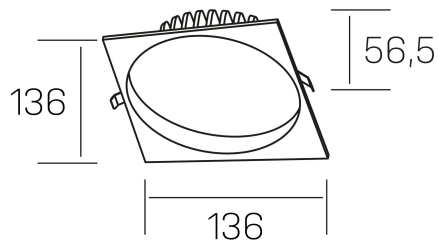

GENERAL DETAILS

INSTALLATION	recessed with frame
FINISHES ALUMINIUM	White-White
OPTIC COVER	Microprismatico
LIGHT DIRECTION	Fixed
INT/EXT IP DEGREE	IP 44
MATERIAL	Aluminum
IK DEGREE	IK 6
UTILIZATION	Indoor
WARRANTY	3 years

ELECTRICAL DETAILS

LAMP	LED
POWER	12 W
COLOUR TEMPERATURE	3000K
LUMINOUS FLUX	1030 Lm
EFFICACY DIMMING	85 Lm/W
DIMABLE	Push
DRIVER	Remote
CLASS PROTECTION	II
COLOUR RENDERING INDEX	CRI >80
VOLTAGE	220-240 V
FRECUENCIA	50-60 Hz
CURRENT INTENSITY	300 mA
LIFE TIME	50.000 h

GENERAL DIMENSIONS

DIMENSIONS	136×136 mm
CUT OUT	Ø 120 mm
HEIGHT	h 56,5 mm
DIMENSIONES DE EMBALAJE	145 × 145 × 70 mm
PESO NETO	0.36

*Please might expect a max.15% figure reduction in finishes other than white