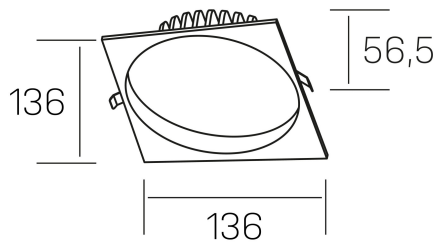

**lim sq**  
K50321.02.RF.WH-WH.MP.ST.8.30.DA

## GENERAL DETAILS

INSTALLATION	recessed with frame
FINISHES ALUMINIUM	White-White
OPTIC COVER	Microprismatico
LIGHT DIRECTION	Fixed
INT/EXT IP DEGREE	IP 44
MATERIAL	Aluminum
IK DEGREE	IK 6
UTILIZATION	Indoor
WARRANTY	3 years

## ELECTRICAL DETAILS

LAMP	LED
POWER	12 W
COLOUR TEMPERATURE	3000K
LUMINOUS FLUX	1030 Lm
EFFICACY DIMMING	85 Lm/W
DIMABLE	DALI
DRIVER	Remote
CLASS PROTECTION	II
COLOUR RENDERING INDEX	CRI >80
VOLTAGE	220-240 V
FRECUENCIA	50-60 Hz
CURRENT INTENSITY	300 mA
LIFE TIME	50.000 h

## GENERAL DIMENSIONS

DIMENSIONS	136×136 mm
CUT OUT	Ø 120 mm
HEIGHT	h 56,5 mm
DIMENSIONES DE EMBALAJE	145 × 145 × 70 mm
PESO NETO	0.36

\*Please might expect a max.15% figure reduction in finishes other than white