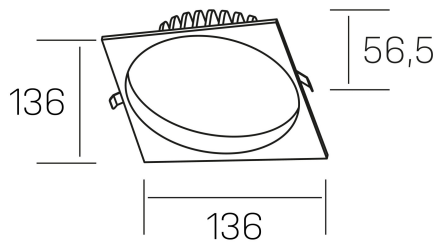

**lim sq**  
K50321.02.RF.WH-WH.MP.ST.8.30.D1

#### GENERAL DETAILS

INSTALLATION	recessed with frame
FINISHES ALUMINIUM	White-White
OPTIC COVER	Microprismatico
LIGHT DIRECTION	Fixed
INT/EXT IP DEGREE	IP 44
MATERIAL	Aluminum
IK DEGREE	IK 6
UTILIZATION	Indoor
WARRANTY	3 years

#### ELECTRICAL DETAILS

LAMP	LED
POWER	12 W
COLOUR TEMPERATURE	3000K
LUMINOUS FLUX	1030 Lm
EFFICACY DIMMING	85 Lm/W
DIMABLE	1.10v
DRIVER	Remote
CLASS PROTECTION	II
COLOUR RENDERING INDEX	CRI >80
VOLTAGE	220-240 V
FRECUENCIA	50-60 Hz
CURRENT INTENSITY	300 mA
LIFE TIME	50.000 h

#### GENERAL DIMENSIONS

DIMENSIONS	136×136 mm
CUT OUT	Ø 120 mm
HEIGHT	h 56,5 mm
DIMENSIONES DE EMBALAJE	145 × 145 × 70 mm
PESO NETO	0.36

\*Please might expect a max.15% figure reduction in finishes other than white