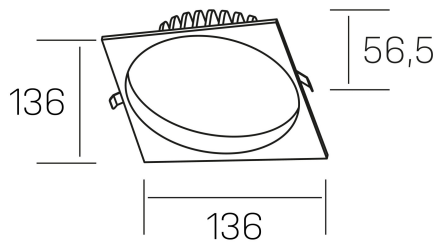

lim sq
K50321.02.RF.WH-WH.MP.ST.8.30.D1

GENERAL DETAILS

INSTALLATION	recessed with frame
FINISHES ALUMINIUM	White-White
OPTIC COVER	Microprismatico
LIGHT DIRECTION	Fixed
INT/EXT IP DEGREE	IP 44
MATERIAL	Aluminum
IK DEGREE	IK 6
UTILIZATION	Indoor
WARRANTY	3 years

ELECTRICAL DETAILS

LAMP	LED
POWER	12 W
COLOUR TEMPERATURE	3000K
LUMINOUS FLUX	1030 Lm
EFFICACY DIMMING	85 Lm/W
DIMABLE	1.10v
DRIVER	Remote
CLASS PROTECTION	II
COLOUR RENDERING INDEX	CRI >80
VOLTAGE	220-240 V
FRECUENCIA	50-60 Hz
CURRENT INTENSITY	300 mA
LIFE TIME	35.000 h

GENERAL DIMENSIONS

DIMENSIONS	136×136 mm
CUT OUT	Ø 120 mm
HEIGHT	h 56,5 mm
DIMENSIONES DE EMBALAJE	145 × 145 × 70 mm
PESO NETO	0.36

*Please might expect a max.15% figure reduction in finishes other than white