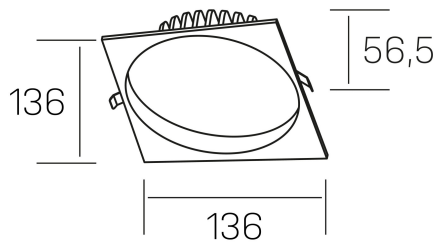

lim sq
K50321.02.RF.WH-WH.MP.ST.8.30

GENERAL DETAILS

| | |
|--------------------|---------------------|
| INSTALLATION | recessed with frame |
| FINISHES ALUMINIUM | White-White |
| OPTIC COVER | Microprismatico |
| LIGHT DIRECTION | Fixed |
| INT/EXT IP DEGREE | IP 44 |
| MATERIAL | Aluminum |
| IK DEGREE | IK 6 |
| UTILIZATION | Indoor |
| WARRANTY | 3 years |

ELECTRICAL DETAILS

| | |
|------------------------|-----------|
| LAMP | LED |
| POWER | 12 W |
| COLOUR TEMPERATURE | 3000K |
| LUMINOUS FLUX | 1030 Lm |
| EFFICACY DIMMING | 85 Lm/W |
| DIMABLE | No Dim |
| DRIVER | Remote |
| CLASS PROTECTION | II |
| COLOUR RENDERING INDEX | CRI >80 |
| VOLTAGE | 220-240 V |
| FRECUENCIA | 50-60 Hz |
| CURRENT INTENSITY | 300 mA |
| LIFE TIME | 50.000 h |

GENERAL DIMENSIONS

| | |
|-------------------------|-------------------|
| DIMENSIONS | 136×136 mm |
| CUT OUT | Ø 120 mm |
| HEIGHT | h 56,5 mm |
| DIMENSIONES DE EMBALAJE | 145 × 145 × 70 mm |
| PESO NETO | 0.36 |