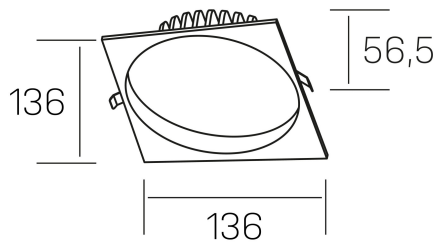

lim sq
K50321.02.RF.BK-BK.MP.ST.8.40.PU

GENERAL DETAILS

INSTALLATION	recessed with frame
FINISHES ALUMINIUM	Black-Black
OPTIC COVER	Microprismatico
LIGHT DIRECTION	Fixed
INT/EXT IP DEGREE	IP 44
MATERIAL	Aluminum
IK DEGREE	IK 6
UTILIZATION	Indoor
WARRANTY	3 years

ELECTRICAL DETAILS

LAMP	LED
POWER	12 W
COLOUR TEMPERATURE	4000K
LUMINOUS FLUX	1100 lm
EFFICACY DIMMING	91 Lm/W
DIMABLE	Push
DRIVER	Remote
CLASS PROTECTION	II
COLOUR RENDERING INDEX	CRI >80
VOLTAGE	220-240 V
FRECUENCIA	50-60 Hz
CURRENT INTENSITY	300 mA
LIFE TIME	50.000 h

GENERAL DIMENSIONS

DIMENSIONS	136×136 mm
CUT OUT	Ø 120 mm
HEIGHT	h 56,5 mm
DIMENSIONES DE EMBALAJE	145 × 145 × 70 mm
PESO NETO	0.36

*Please might expect a max.15% figure reduction in finishes other than white