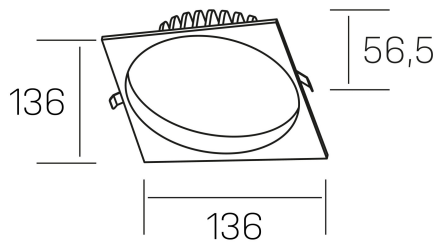

lim sq
K50321.02.RF.BK-BK.MP.ST.8.40.PU

GENERAL DETAILS

| | |
|--------------------|---------------------|
| INSTALLATION | recessed with frame |
| FINISHES ALUMINIUM | Black-Black |
| OPTIC COVER | Microprismatico |
| LIGHT DIRECTION | Fixed |
| INT/EXT IP DEGREE | IP 44 |
| MATERIAL | Aluminum |
| IK DEGREE | IK 6 |
| UTILIZATION | Indoor |
| WARRANTY | 3 years |

ELECTRICAL DETAILS

| | |
|------------------------|-----------|
| LAMP | LED |
| POWER | 12 W |
| COLOUR TEMPERATURE | 4000K |
| LUMINOUS FLUX | 1100 lm |
| EFFICACY DIMMING | 91 Lm/W |
| DIMABLE | Push |
| DRIVER | Remote |
| CLASS PROTECTION | II |
| COLOUR RENDERING INDEX | CRI >80 |
| VOLTAGE | 220-240 V |
| FRECUENCIA | 50-60 Hz |
| CURRENT INTENSITY | 300 mA |
| LIFE TIME | 35.000 h |

GENERAL DIMENSIONS

| | |
|-------------------------|-------------------|
| DIMENSIONS | 136×136 mm |
| CUT OUT | Ø 120 mm |
| HEIGHT | h 56,5 mm |
| DIMENSIONES DE EMBALAJE | 145 × 145 × 70 mm |
| PESO NETO | 0.36 |