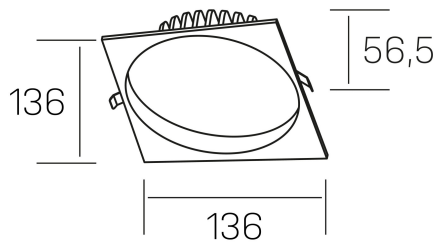

lim sq
K50321.02.RF.BK-BK.MP.ST.8.40.PC

GENERAL DETAILS

INSTALLATION	recessed with frame
FINISHES ALUMINIUM	Black-Black
OPTIC COVER	Microprismatico
LIGHT DIRECTION	Fixed
INT/EXT IP DEGREE	IP 44
MATERIAL	Aluminum
IK DEGREE	IK 6
UTILIZATION	Indoor
WARRANTY	3 years

ELECTRICAL DETAILS

LAMP	LED
POWER	12 W
COLOUR TEMPERATURE	4000K
LUMINOUS FLUX	1100 lm
EFFICACY DIMMING	91 Lm/W
DIMABLE	PHASE CUT
DRIVER	Remote
CLASS PROTECTION	II
COLOUR RENDERING INDEX	CRI >80
VOLTAGE	220-240 V
FRECUENCIA	50-60 Hz
CURRENT INTENSITY	300 mA
LIFE TIME	35.000 h

GENERAL DIMENSIONS

DIMENSIONS	136×136 mm
CUT OUT	Ø 120 mm
HEIGHT	h 56,5 mm
DIMENSIONES DE EMBALAJE	145 × 145 × 70 mm
PESO NETO	0.36

*Please might expect a max.15% figure reduction in finishes other than white