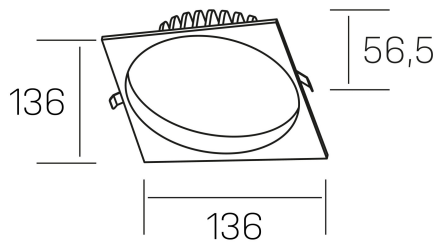

**lim sq**  
K50321.02.RF.BK-BK.MP.ST.8.40.PC

## GENERAL DETAILS

INSTALLATION	recessed with frame
FINISHES ALUMINIUM	Black-Black
OPTIC COVER	Microprismatico
LIGHT DIRECTION	Fixed
INT/EXT IP DEGREE	IP 44
MATERIAL	Aluminum
IK DEGREE	IK 6
UTILIZATION	Indoor
WARRANTY	3 years

## ELECTRICAL DETAILS

LAMP	LED
POWER	12 W
COLOUR TEMPERATURE	4000K
LUMINOUS FLUX	1100 lm
EFFICACY DIMMING	91 Lm/W
DIMABLE	PHASE CUT
DRIVER	Remote
CLASS PROTECTION	II
COLOUR RENDERING INDEX	CRI >80
VOLTAGE	220-240 V
FRECUENCIA	50-60 Hz
CURRENT INTENSITY	300 mA
LIFE TIME	50.000 h

## GENERAL DIMENSIONS

DIMENSIONS	136×136 mm
CUT OUT	Ø 120 mm
HEIGHT	h 56,5 mm
DIMENSIONES DE EMBALAJE	145 × 145 × 70 mm
PESO NETO	0.36

\*Please might expect a max.15% figure reduction in finishes other than white