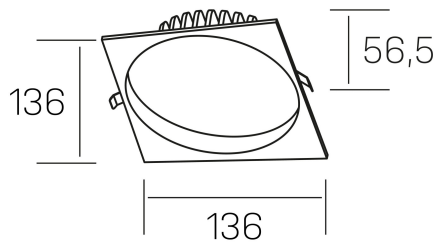

**lim sq**  
K50321.02.RF.BK-BK.MP.ST.8.40.DA

## GENERAL DETAILS

INSTALLATION	recessed with frame
FINISHES ALUMINIUM	Black-Black
OPTIC COVER	Microprismatico
LIGHT DIRECTION	Fixed
INT/EXT IP DEGREE	IP 44
MATERIAL	Aluminum
IK DEGREE	IK 6
UTILIZATION	Indoor
WARRANTY	3 years

## ELECTRICAL DETAILS

LAMP	LED
POWER	12 W
COLOUR TEMPERATURE	4000K
LUMINOUS FLUX	1100 lm
EFFICACY DIMMING	91 Lm/W
DIMABLE	DALI
DRIVER	Remote
CLASS PROTECTION	II
COLOUR RENDERING INDEX	CRI >80
VOLTAGE	220-240 V
FRECUENCIA	50-60 Hz
CURRENT INTENSITY	300 mA
LIFE TIME	35.000 h

## GENERAL DIMENSIONS

DIMENSIONS	136×136 mm
CUT OUT	Ø 120 mm
HEIGHT	h 56,5 mm
DIMENSIONES DE EMBALAJE	145 × 145 × 70 mm
PESO NETO	0.36

\*Please might expect a max.15% figure reduction in finishes other than white