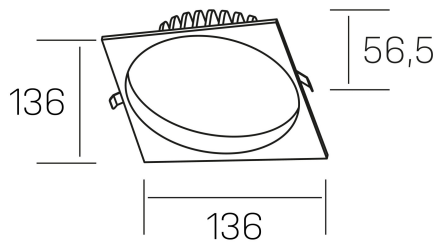

lim sq
K50321.02.RF.BK-BK.MP.ST.8.40.DA

GENERAL DETAILS

INSTALLATION	recessed with frame
FINISHES ALUMINIUM	Black-Black
OPTIC COVER	Microprismatico
LIGHT DIRECTION	Fixed
INT/EXT IP DEGREE	IP 44
MATERIAL	Aluminum
IK DEGREE	IK 6
UTILIZATION	Indoor
WARRANTY	3 years

ELECTRICAL DETAILS

LAMP	LED
POWER	12 W
COLOUR TEMPERATURE	4000K
LUMINOUS FLUX	1100 lm
EFFICACY DIMMING	91 Lm/W
DIMABLE	DALI
DRIVER	Remote
CLASS PROTECTION	II
COLOUR RENDERING INDEX	CRI >80
VOLTAGE	220-240 V
FRECUENCIA	50-60 Hz
CURRENT INTENSITY	300 mA
LIFE TIME	50.000 h

GENERAL DIMENSIONS

DIMENSIONS	136×136 mm
CUT OUT	Ø 120 mm
HEIGHT	h 56,5 mm
DIMENSIONES DE EMBALAJE	145 × 145 × 70 mm
PESO NETO	0.36

*Please might expect a max.15% figure reduction in finishes other than white