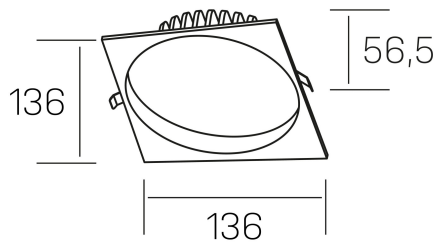

lim sq
K50321.02.RF.BK-BK.MP.ST.8.40.D1

GENERAL DETAILS

| | |
|--------------------|---------------------|
| INSTALLATION | recessed with frame |
| FINISHES ALUMINIUM | Black-Black |
| OPTIC COVER | Microprismatico |
| LIGHT DIRECTION | Fixed |
| INT/EXT IP DEGREE | IP 44 |
| MATERIAL | Aluminum |
| IK DEGREE | IK 6 |
| UTILIZATION | Indoor |
| WARRANTY | 3 years |

ELECTRICAL DETAILS

| | |
|------------------------|-----------|
| LAMP | LED |
| POWER | 12 W |
| COLOUR TEMPERATURE | 4000K |
| LUMINOUS FLUX | 1100 lm |
| EFFICACY DIMMING | 91 Lm/W |
| DIMABLE | 1.10v |
| DRIVER | Remote |
| CLASS PROTECTION | II |
| COLOUR RENDERING INDEX | CRI >80 |
| VOLTAGE | 220-240 V |
| FRECUENCIA | 50-60 Hz |
| CURRENT INTENSITY | 300 mA |
| LIFE TIME | 35.000 h |

GENERAL DIMENSIONS

| | |
|-------------------------|-------------------|
| DIMENSIONS | 136×136 mm |
| CUT OUT | Ø 120 mm |
| HEIGHT | h 56,5 mm |
| DIMENSIONES DE EMBALAJE | 145 × 145 × 70 mm |
| PESO NETO | 0.36 |