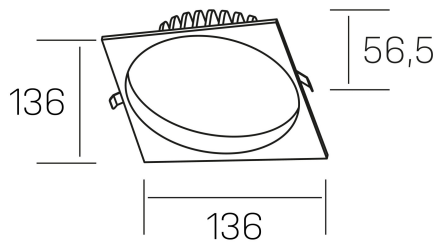

**lim sq**  
K50321.02.RF.BK-BK.MP.ST.8.40.D1

#### GENERAL DETAILS

INSTALLATION	recessed with frame
FINISHES ALUMINIUM	Black-Black
OPTIC COVER	Microprismatico
LIGHT DIRECTION	Fixed
INT/EXT IP DEGREE	IP 44
MATERIAL	Aluminum
IK DEGREE	IK 6
UTILIZATION	Indoor
WARRANTY	3 years

#### ELECTRICAL DETAILS

LAMP	LED
POWER	12 W
COLOUR TEMPERATURE	4000K
LUMINOUS FLUX	1100 lm
EFFICACY DIMMING	91 Lm/W
DIMABLE	1.10v
DRIVER	Remote
CLASS PROTECTION	II
COLOUR RENDERING INDEX	CRI >80
VOLTAGE	220-240 V
FRECUENCIA	50-60 Hz
CURRENT INTENSITY	300 mA
LIFE TIME	35.000 h

#### GENERAL DIMENSIONS

DIMENSIONS	136×136 mm
CUT OUT	Ø 120 mm
HEIGHT	h 56,5 mm
DIMENSIONES DE EMBALAJE	145 × 145 × 70 mm
PESO NETO	0.36

\*Please might expect a max.15% figure reduction in finishes other than white