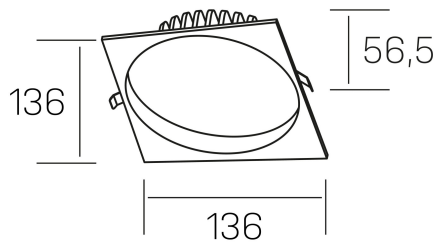

lim sq
K50321.02.RF.BK-BK.MP.ST.8.40.D1

GENERAL DETAILS

INSTALLATION	recessed with frame
FINISHES ALUMINIUM	Black-Black
OPTIC COVER	Microprismatico
LIGHT DIRECTION	Fixed
INT/EXT IP DEGREE	IP 44
MATERIAL	Aluminum
IK DEGREE	IK 6
UTILIZATION	Indoor
WARRANTY	3 years

ELECTRICAL DETAILS

LAMP	LED
POWER	12 W
COLOUR TEMPERATURE	4000K
LUMINOUS FLUX	1100 lm
EFFICACY DIMMING	91 Lm/W
DIMABLE	1.10v
DRIVER	Remote
CLASS PROTECTION	II
COLOUR RENDERING INDEX	CRI >80
VOLTAGE	220-240 V
FRECUENCIA	50-60 Hz
CURRENT INTENSITY	300 mA
LIFE TIME	50.000 h

GENERAL DIMENSIONS

DIMENSIONS	136×136 mm
CUT OUT	Ø 120 mm
HEIGHT	h 56,5 mm
DIMENSIONES DE EMBALAJE	145 × 145 × 70 mm
PESO NETO	0.36

*Please might expect a max.15% figure reduction in finishes other than white