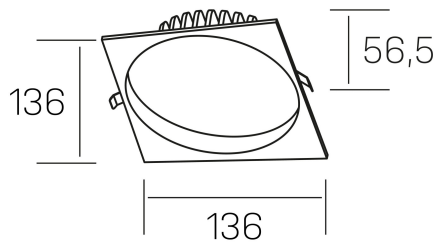

lim sq
K50321.02.RF.BK-BK.MP.ST.8.40

GENERAL DETAILS

INSTALLATION	recessed with frame
FINISHES ALUMINIUM	Black-Black
OPTIC COVER	Microprismatico
LIGHT DIRECTION	Fixed
INT/EXT IP DEGREE	IP 44
MATERIAL	Aluminum
IK DEGREE	IK 6
UTILIZATION	Indoor
WARRANTY	3 years

ELECTRICAL DETAILS

LAMP	LED
POWER	12 W
COLOUR TEMPERATURE	4000K
LUMINOUS FLUX	1100 lm
EFFICACY DIMMING	91 Lm/W
DIMABLE	No Dim
DRIVER	Remote
CLASS PROTECTION	II
COLOUR RENDERING INDEX	CRI >80
VOLTAGE	220-240 V
FRECUENCIA	50-60 Hz
CURRENT INTENSITY	300 mA
LIFE TIME	50.000 h

GENERAL DIMENSIONS

DIMENSIONS	136×136 mm
CUT OUT	Ø 120 mm
HEIGHT	h 56,5 mm
DIMENSIONES DE EMBALAJE	145 × 145 × 70 mm
PESO NETO	0.36

*Please might expect a max.15% figure reduction in finishes other than white