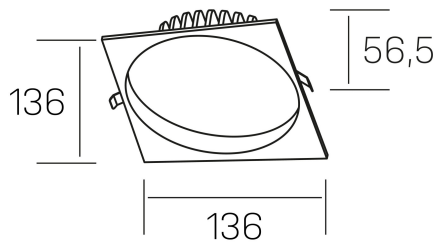

**lim sq**  
K50321.02.RF.BK-BK.MP.ST.8.40

#### GENERAL DETAILS

INSTALLATION	recessed with frame
FINISHES ALUMINIUM	Black-Black
OPTIC COVER	Microprismatico
LIGHT DIRECTION	Fixed
INT/EXT IP DEGREE	IP 44
MATERIAL	Aluminum
IK DEGREE	IK 6
UTILIZATION	Indoor
WARRANTY	3 years

#### ELECTRICAL DETAILS

LAMP	LED
POWER	12 W
COLOUR TEMPERATURE	4000K
LUMINOUS FLUX	1100 lm
EFFICACY DIMMING	91 Lm/W
DIMABLE	No Dim
DRIVER	Remote
CLASS PROTECTION	II
COLOUR RENDERING INDEX	CRI >80
VOLTAGE	220-240 V
FRECUENCIA	50-60 Hz
CURRENT INTENSITY	300 mA
LIFE TIME	35.000 h

#### GENERAL DIMENSIONS

DIMENSIONS	136×136 mm
CUT OUT	Ø 120 mm
HEIGHT	h 56,5 mm
DIMENSIONES DE EMBALAJE	145 × 145 × 70 mm
PESO NETO	0.36

\*Please might expect a max.15% figure reduction in finishes other than white