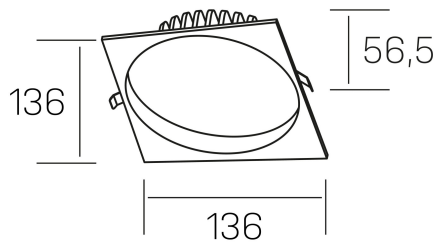

lim sq
K50321.02.RF.BK-BK.MP.ST.8.30.PU

GENERAL DETAILS

| | |
|--------------------|---------------------|
| INSTALLATION | recessed with frame |
| FINISHES ALUMINIUM | Black-Black |
| OPTIC COVER | Microprismatico |
| LIGHT DIRECTION | Fixed |
| INT/EXT IP DEGREE | IP 44 |
| MATERIAL | Aluminum |
| IK DEGREE | IK 6 |
| UTILIZATION | Indoor |
| WARRANTY | 3 years |

ELECTRICAL DETAILS

| | |
|------------------------|-----------|
| LAMP | LED |
| POWER | 12 W |
| COLOUR TEMPERATURE | 3000K |
| LUMINOUS FLUX | 1030 Lm |
| EFFICACY DIMMING | 85 Lm/W |
| DIMABLE | Push |
| DRIVER | Remote |
| CLASS PROTECTION | II |
| COLOUR RENDERING INDEX | CRI >80 |
| VOLTAGE | 220-240 V |
| FRECUENCIA | 50-60 Hz |
| CURRENT INTENSITY | 300 mA |
| LIFE TIME | 50.000 h |

GENERAL DIMENSIONS

| | |
|-------------------------|-------------------|
| DIMENSIONS | 136×136 mm |
| CUT OUT | Ø 120 mm |
| HEIGHT | h 56,5 mm |
| DIMENSIONES DE EMBALAJE | 145 × 145 × 70 mm |
| PESO NETO | 0.36 |