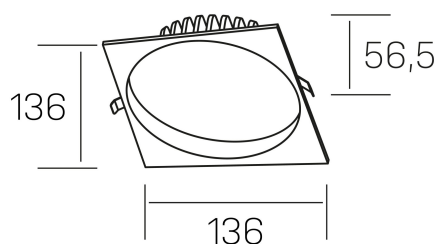

**lim sq**  
K50321.02.RF.BK-BK.MP.ST.8.30.PU

## GENERAL DETAILS

INSTALLATION	recessed with frame
FINISHES ALUMINIUM	Black-Black
OPTIC COVER	Microprismatico
LIGHT DIRECTION	Fixed
INT/EXT IP DEGREE	IP 44
MATERIAL	Aluminum
IK DEGREE	IK 6
UTILIZATION	Indoor
WARRANTY	3 years

## ELECTRICAL DETAILS

LAMP	LED
POWER	12 W
COLOUR TEMPERATURE	3000K
LUMINOUS FLUX	1030 Lm
EFFICACY DIMMING	85 Lm/W
DIMABLE	Push
DRIVER	Remote
CLASS PROTECTION	II
COLOUR RENDERING INDEX	CRI >80
VOLTAGE	220-240 V
FRECUENCIA	50-60 Hz
CURRENT INTENSITY	300 mA
LIFE TIME	35.000 h

## GENERAL DIMENSIONS

DIMENSIONS	136×136 mm
CUT OUT	Ø 120 mm
HEIGHT	h 56,5 mm
DIMENSIONES DE EMBALAJE	145 × 145 × 70 mm
PESO NETO	0.36

\*Please might expect a max.15% figure reduction in finishes other than white