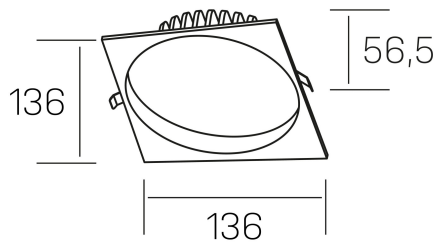

lim sq
K50321.02.RF.BK-BK.MP.ST.8.30.PC

GENERAL DETAILS

INSTALLATION	recessed with frame
FINISHES ALUMINIUM	Black-Black
OPTIC COVER	Microprismatico
LIGHT DIRECTION	Fixed
INT/EXT IP DEGREE	IP 44
MATERIAL	Aluminum
IK DEGREE	IK 6
UTILIZATION	Indoor
WARRANTY	3 years

ELECTRICAL DETAILS

LAMP	LED
POWER	12 W
COLOUR TEMPERATURE	3000K
LUMINOUS FLUX	1030 Lm
EFFICACY DIMMING	85 Lm/W
DIMABLE	PHASE CUT
DRIVER	Remote
CLASS PROTECTION	II
COLOUR RENDERING INDEX	CRI >80
VOLTAGE	220-240 V
FRECUENCIA	50-60 Hz
CURRENT INTENSITY	300 mA
LIFE TIME	50.000 h

GENERAL DIMENSIONS

DIMENSIONS	136×136 mm
CUT OUT	Ø 120 mm
HEIGHT	h 56,5 mm
DIMENSIONES DE EMBALAJE	145 × 145 × 70 mm
PESO NETO	0.36

*Please might expect a max.15% figure reduction in finishes other than white