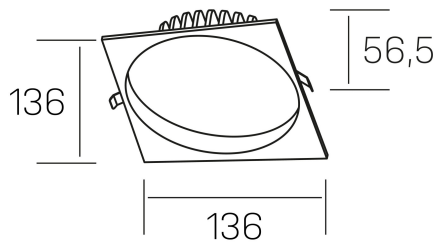

**lim sq**  
K50321.02.RF.BK-BK.MP.ST.8.30.PC

## GENERAL DETAILS

INSTALLATION	recessed with frame
FINISHES ALUMINIUM	Black-Black
OPTIC COVER	Microprismatico
LIGHT DIRECTION	Fixed
INT/EXT IP DEGREE	IP 44
MATERIAL	Aluminum
IK DEGREE	IK 6
UTILIZATION	Indoor
WARRANTY	3 years

## ELECTRICAL DETAILS

LAMP	LED
POWER	12 W
COLOUR TEMPERATURE	3000K
LUMINOUS FLUX	1030 Lm
EFFICACY DIMMING	85 Lm/W
DIMABLE	PHASE CUT
DRIVER	Remote
CLASS PROTECTION	II
COLOUR RENDERING INDEX	CRI >80
VOLTAGE	220-240 V
FRECUENCIA	50-60 Hz
CURRENT INTENSITY	300 mA
LIFE TIME	35.000 h

## GENERAL DIMENSIONS

DIMENSIONS	136×136 mm
CUT OUT	Ø 120 mm
HEIGHT	h 56,5 mm
DIMENSIONES DE EMBALAJE	145 × 145 × 70 mm
PESO NETO	0.36

\*Please might expect a max.15% figure reduction in finishes other than white