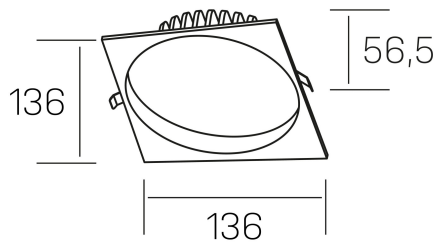

**lim sq**  
K50321.02.RF.BK-BK.MP.ST.8.30.DA

#### GENERAL DETAILS

INSTALLATION	recessed with frame
FINISHES ALUMINIUM	Black-Black
OPTIC COVER	Microprismatico
LIGHT DIRECTION	Fixed
INT/EXT IP DEGREE	IP 44
MATERIAL	Aluminum
IK DEGREE	IK 6
UTILIZATION	Indoor
WARRANTY	3 years

#### ELECTRICAL DETAILS

LAMP	LED
POWER	12 W
COLOUR TEMPERATURE	3000K
LUMINOUS FLUX	1030 Lm
EFFICACY DIMMING	85 Lm/W
DIMABLE	DALI
DRIVER	Remote
CLASS PROTECTION	II
COLOUR RENDERING INDEX	CRI >80
VOLTAGE	220-240 V
FRECUENCIA	50-60 Hz
CURRENT INTENSITY	300 mA
LIFE TIME	35.000 h

#### GENERAL DIMENSIONS

DIMENSIONS	136×136 mm
CUT OUT	Ø 120 mm
HEIGHT	h 56,5 mm
DIMENSIONES DE EMBALAJE	145 × 145 × 70 mm
PESO NETO	0.36

\*Please might expect a max.15% figure reduction in finishes other than white