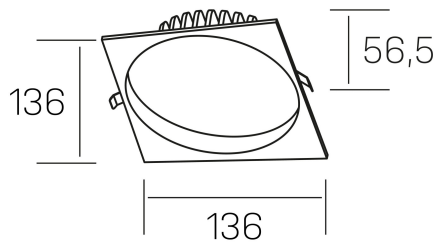

lim sq
K50321.02.RF.BK-BK.MP.ST.8.30.DA

GENERAL DETAILS

INSTALLATION	recessed with frame
FINISHES ALUMINIUM	Black-Black
OPTIC COVER	Microprismatico
LIGHT DIRECTION	Fixed
INT/EXT IP DEGREE	IP 44
MATERIAL	Aluminum
IK DEGREE	IK 6
UTILIZATION	Indoor
WARRANTY	3 years

ELECTRICAL DETAILS

LAMP	LED
POWER	12 W
COLOUR TEMPERATURE	3000K
LUMINOUS FLUX	1030 Lm
EFFICACY DIMMING	85 Lm/W
DIMABLE	DALI
DRIVER	Remote
CLASS PROTECTION	II
COLOUR RENDERING INDEX	CRI >80
VOLTAGE	220-240 V
FRECUENCIA	50-60 Hz
CURRENT INTENSITY	300 mA
LIFE TIME	50.000 h

GENERAL DIMENSIONS

DIMENSIONS	136×136 mm
CUT OUT	Ø 120 mm
HEIGHT	h 56,5 mm
DIMENSIONES DE EMBALAJE	145 × 145 × 70 mm
PESO NETO	0.36

*Please might expect a max.15% figure reduction in finishes other than white