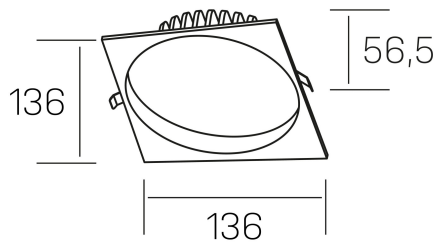

lim sq
K50321.02.RF.BK-BK.MP.ST.8.30.D1

GENERAL DETAILS

INSTALLATION	recessed with frame
FINISHES ALUMINIUM	Black-Black
OPTIC COVER	Microprismatico
LIGHT DIRECTION	Fixed
INT/EXT IP DEGREE	IP 44
MATERIAL	Aluminum
IK DEGREE	IK 6
UTILIZATION	Indoor
WARRANTY	3 years

ELECTRICAL DETAILS

LAMP	LED
POWER	12 W
COLOUR TEMPERATURE	3000K
LUMINOUS FLUX	1030 Lm
EFFICACY DIMMING	85 Lm/W
DIMABLE	1.10v
DRIVER	Remote
CLASS PROTECTION	II
COLOUR RENDERING INDEX	CRI >80
VOLTAGE	220-240 V
FRECUENCIA	50-60 Hz
CURRENT INTENSITY	300 mA
LIFE TIME	50.000 h

GENERAL DIMENSIONS

DIMENSIONS	136×136 mm
CUT OUT	Ø 120 mm
HEIGHT	h 56,5 mm
DIMENSIONES DE EMBALAJE	145 × 145 × 70 mm
PESO NETO	0.36

*Please might expect a max.15% figure reduction in finishes other than white