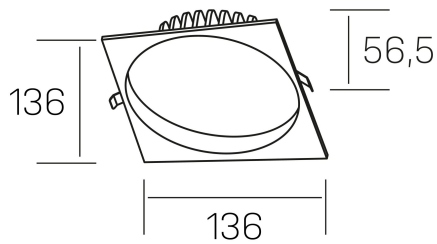

lim sq
K50321.02.RF.BK-BK.MP.ST.8.30

GENERAL DETAILS

INSTALLATION	recessed with frame
FINISHES ALUMINIUM	Black-Black
OPTIC COVER	Microprismatico
LIGHT DIRECTION	Fixed
INT/EXT IP DEGREE	IP 44
MATERIAL	Aluminum
IK DEGREE	IK 6
UTILIZATION	Indoor
WARRANTY	3 years

ELECTRICAL DETAILS

LAMP	LED
POWER	12 W
COLOUR TEMPERATURE	3000K
LUMINOUS FLUX	1030 Lm
EFFICACY DIMMING	85 Lm/W
DIMABLE	No Dim
DRIVER	Remote
CLASS PROTECTION	II
COLOUR RENDERING INDEX	CRI >80
VOLTAGE	220-240 V
FRECUENCIA	50-60 Hz
CURRENT INTENSITY	300 mA
LIFE TIME	50.000 h

GENERAL DIMENSIONS

DIMENSIONS	136×136 mm
CUT OUT	Ø 120 mm
HEIGHT	h 56,5 mm
DIMENSIONES DE EMBALAJE	145 × 145 × 70 mm
PESO NETO	0.36

*Please might expect a max.15% figure reduction in finishes other than white