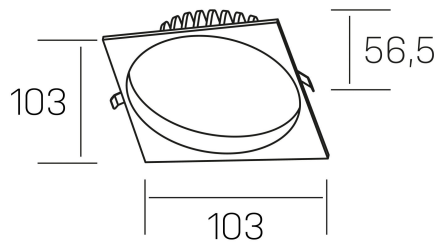

## GENERAL DETAILS

INSTALLATION	recessed with frame
FINISHES ALUMINIUM	White-White
OPTIC COVER	Microprismatico
LIGHT DIRECTION	Fixed
INT/EXT IP DEGREE	IP 44
MATERIAL	Aluminum
IK DEGREE	IK 6
UTILIZATION	Indoor
WARRANTY	3 years

## ELECTRICAL DETAILS

LAMP	LED
POWER	7 W
COLOUR TEMPERATURE	4000K
LUMINOUS FLUX	580 lm
EFFICACY DIMMING	83 Lm/W
DIMABLE	Push
DRIVER	Remote
CLASS PROTECTION	II
COLOUR RENDERING INDEX	CRI >80
VOLTAGE	220-240 V
FRECUENCIA	50-60 Hz
CURRENT INTENSITY	300 mA
LIFE TIME	50.000 h

## GENERAL DIMENSIONS

DIMENSIONS	103×103 mm
CUT OUT	Ø 90 mm
HEIGHT	h 56,5 mm
DIMENSIONES DE EMBALAJE	145 × 145 × 70 mm
PESO NETO	0.24

\*Please might expect a max.15% figure reduction in finishes other than white