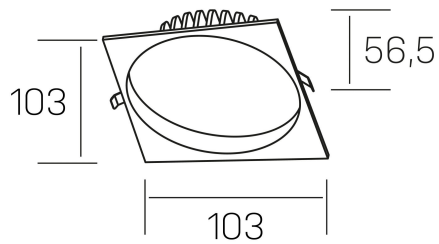

GENERAL DETAILS

INSTALLATION	recessed with frame
FINISHES ALUMINIUM	White-White
OPTIC COVER	Microprismatico
LIGHT DIRECTION	Fixed
INT/EXT IP DEGREE	IP 44
MATERIAL	Aluminum
IK DEGREE	IK 6
UTILIZATION	Indoor
WARRANTY	3 years

ELECTRICAL DETAILS

LAMP	LED
POWER	7 W
COLOUR TEMPERATURE	4000K
LUMINOUS FLUX	580 lm
EFFICACY DIMMING	83 Lm/W
DIMABLE	Push
DRIVER	Remote
CLASS PROTECTION	II
COLOUR RENDERING INDEX	CRI >80
VOLTAGE	220-240 V
FRECUENCIA	50-60 Hz
CURRENT INTENSITY	300 mA
LIFE TIME	35.000 h

GENERAL DIMENSIONS

DIMENSIONS	103×103 mm
CUT OUT	Ø 90 mm
HEIGHT	h 56,5 mm
DIMENSIONES DE EMBALAJE	145 × 145 × 70 mm
PESO NETO	0.24

*Please might expect a max.15% figure reduction in finishes other than white