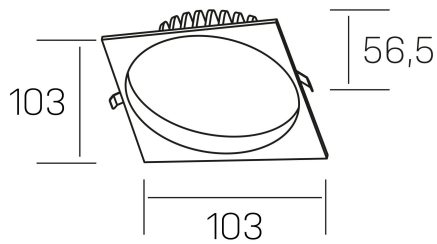

lim sq
K50321.01.RF.WH-WH.MP.ST.8.40.DA

GENERAL DETAILS

INSTALLATION	recessed with frame
FINISHES ALUMINIUM	White-White
OPTIC COVER	Microprismatico
LIGHT DIRECTION	Fixed
INT/EXT IP DEGREE	IP 44
MATERIAL	Aluminum
IK DEGREE	IK 6
UTILIZATION	Indoor
WARRANTY	3 years

ELECTRICAL DETAILS

LAMP	LED
POWER	7 W
COLOUR TEMPERATURE	4000K
LUMINOUS FLUX	580 lm
EFFICACY DIMMING	83 Lm/W
DIMABLE	DALI
DRIVER	Remote
CLASS PROTECTION	II
COLOUR RENDERING INDEX	CRI >80
VOLTAGE	220-240 V
FRECUENCIA	50-60 Hz
CURRENT INTENSITY	300 mA
LIFE TIME	35.000 h

GENERAL DIMENSIONS

DIMENSIONS	103×103 mm
CUT OUT	Ø 90 mm
HEIGHT	h 56,5 mm
DIMENSIONES DE EMBALAJE	N/A
PESO NETO	0.24

*Please might expect a max.15% figure reduction in finishes other than white