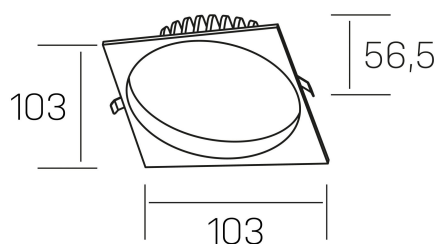

lim sq
K50321.01.RF.WH-WH.MP.ST.8.40.DA

GENERAL DETAILS

INSTALLATION	recessed with frame
FINISHES ALUMINIUM	White-White
OPTIC COVER	Microprismatico
LIGHT DIRECTION	Fixed
INT/EXT IP DEGREE	IP 44
MATERIAL	Aluminum
IK DEGREE	IK 6
UTILIZATION	Indoor
WARRANTY	3 years

ELECTRICAL DETAILS

LAMP	LED
POWER	7 W
COLOUR TEMPERATURE	4000K
LUMINOUS FLUX	580 lm
EFFICACY DIMMING	83 Lm/W
DIMABLE	DALI
DRIVER	Remote
CLASS PROTECTION	II
COLOUR RENDERING INDEX	CRI >80
VOLTAGE	220-240 V
FRECUENCIA	50-60 Hz
CURRENT INTENSITY	300 mA
LIFE TIME	50.000 h

GENERAL DIMENSIONS

DIMENSIONS	103×103 mm
CUT OUT	Ø 90 mm
HEIGHT	h 56,5 mm
DIMENSIONES DE EMBALAJE	N/A
PESO NETO	0.24

*Please might expect a max.15% figure reduction in finishes other than white