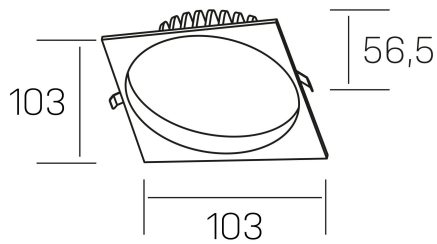

lim sq
K50321.01.RF.WH-WH.MP.ST.8.40.D1

GENERAL DETAILS

| | |
|--------------------|---------------------|
| INSTALLATION | recessed with frame |
| FINISHES ALUMINIUM | White-White |
| OPTIC COVER | Microprismatico |
| LIGHT DIRECTION | Fixed |
| INT/EXT IP DEGREE | IP 44 |
| MATERIAL | Aluminum |
| IK DEGREE | IK 6 |
| UTILIZATION | Indoor |
| WARRANTY | 3 years |

ELECTRICAL DETAILS

| | |
|------------------------|-----------|
| LAMP | LED |
| POWER | 7 W |
| COLOUR TEMPERATURE | 4000K |
| LUMINOUS FLUX | 580 lm |
| EFFICACY DIMMING | 83 Lm/W |
| DIMABLE | 1.10v |
| DRIVER | Remote |
| CLASS PROTECTION | II |
| COLOUR RENDERING INDEX | CRI >80 |
| VOLTAGE | 220-240 V |
| FRECUENCIA | 50-60 Hz |
| CURRENT INTENSITY | 300 mA |
| LIFE TIME | 50.000 h |

GENERAL DIMENSIONS

| | |
|-------------------------|-------------------|
| DIMENSIONS | 103×103 mm |
| CUT OUT | Ø 90 mm |
| HEIGHT | h 56,5 mm |
| DIMENSIONES DE EMBALAJE | 145 × 145 × 70 mm |
| PESO NETO | 0.24 |