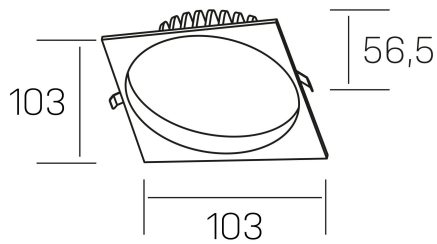

lim sq
K50321.01.RF.WH-WH.MP.ST.8.40.D1

GENERAL DETAILS

INSTALLATION	recessed with frame
FINISHES ALUMINIUM	White-White
OPTIC COVER	Microprismatico
LIGHT DIRECTION	Fixed
INT/EXT IP DEGREE	IP 44
MATERIAL	Aluminum
IK DEGREE	IK 6
UTILIZATION	Indoor
WARRANTY	3 years

ELECTRICAL DETAILS

LAMP	LED
POWER	7 W
COLOUR TEMPERATURE	4000K
LUMINOUS FLUX	580 lm
EFFICACY DIMMING	83 Lm/W
DIMABLE	1.10v
DRIVER	Remote
CLASS PROTECTION	II
COLOUR RENDERING INDEX	CRI >80
VOLTAGE	220-240 V
FRECUENCIA	50-60 Hz
CURRENT INTENSITY	300 mA
LIFE TIME	35.000 h

GENERAL DIMENSIONS

DIMENSIONS	103×103 mm
CUT OUT	Ø 90 mm
HEIGHT	h 56,5 mm
DIMENSIONES DE EMBALAJE	145 × 145 × 70 mm
PESO NETO	0.24

*Please might expect a max.15% figure reduction in finishes other than white