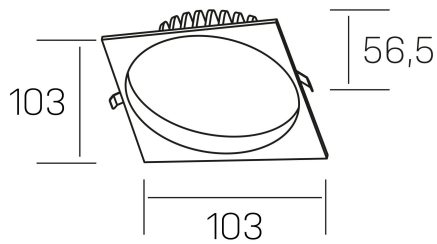

**lim sq**  
K50321.01.RF.WH-WH.MP.ST.8.40

## GENERAL DETAILS

INSTALLATION	recessed with frame
FINISHES ALUMINIUM	White-White
OPTIC COVER	Microprismatico
LIGHT DIRECTION	Fixed
INT/EXT IP DEGREE	IP 44
MATERIAL	Aluminum
IK DEGREE	IK 6
UTILIZATION	Indoor
WARRANTY	3 years

## ELECTRICAL DETAILS

LAMP	LED
POWER	7 W
COLOUR TEMPERATURE	4000K
LUMINOUS FLUX	580 lm
EFFICACY DIMMING	83 Lm/W
DIMABLE	No Dim
DRIVER	Remote
CLASS PROTECTION	II
COLOUR RENDERING INDEX	CRI >80
VOLTAGE	220-240 V
FRECUENCIA	50-60 Hz
CURRENT INTENSITY	300 mA
LIFE TIME	50.000 h

## GENERAL DIMENSIONS

DIMENSIONS	103×103 mm
CUT OUT	Ø 90 mm
HEIGHT	h 56,5 mm
DIMENSIONES DE EMBALAJE	145 × 145 × 70 mm
PESO NETO	0.24

\*Please might expect a max.15% figure reduction in finishes other than white