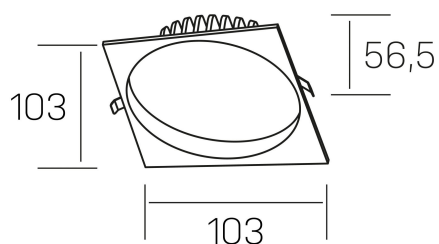

**lim sq**  
K50321.01.RF.WH-WH.MP.ST.8.40

## GENERAL DETAILS

INSTALLATION	recessed with frame
FINISHES ALUMINIUM	White-White
OPTIC COVER	Microprismatico
LIGHT DIRECTION	Fixed
INT/EXT IP DEGREE	IP 44
MATERIAL	Aluminum
IK DEGREE	IK 6
UTILIZATION	Indoor
WARRANTY	3 years

## ELECTRICAL DETAILS

LAMP	LED
POWER	7 W
COLOUR TEMPERATURE	4000K
LUMINOUS FLUX	580 lm
EFFICACY DIMMING	83 Lm/W
DIMABLE	No Dim
DRIVER	Remote
CLASS PROTECTION	II
COLOUR RENDERING INDEX	CRI >80
VOLTAGE	220-240 V
FRECUENCIA	50-60 Hz
CURRENT INTENSITY	300 mA
LIFE TIME	35.000 h

## GENERAL DIMENSIONS

DIMENSIONS	103×103 mm
CUT OUT	Ø 90 mm
HEIGHT	h 56,5 mm
DIMENSIONES DE EMBALAJE	145 × 145 × 70 mm
PESO NETO	0.24

\*Please might expect a max.15% figure reduction in finishes other than white