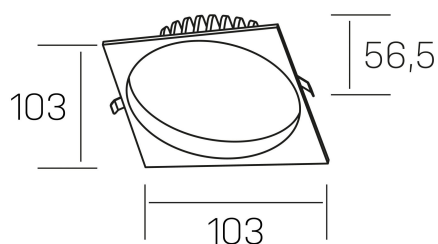

lim sq
K50321.01.RF.WH-WH.MP.ST.8.30.PU

GENERAL DETAILS

INSTALLATION	recessed with frame
FINISHES ALUMINIUM	White-White
OPTIC COVER	Microprismatico
LIGHT DIRECTION	Fixed
INT/EXT IP DEGREE	IP 44
MATERIAL	Aluminum
IK DEGREE	IK 6
UTILIZATION	Indoor
WARRANTY	3 years

ELECTRICAL DETAILS

LAMP	LED
POWER	7 W
COLOUR TEMPERATURE	3000K
LUMINOUS FLUX	530 lm
EFFICACY DIMMING	76 Lm/W
DIMABLE	Push
DRIVER	Remote
CLASS PROTECTION	II
COLOUR RENDERING INDEX	CRI >80
VOLTAGE	220-240 V
FRECUENCIA	50-60 Hz
CURRENT INTENSITY	300 mA
LIFE TIME	50.000 h

GENERAL DIMENSIONS

DIMENSIONS	103×103 mm
CUT OUT	Ø 90 mm
HEIGHT	h 56,5 mm
DIMENSIONES DE EMBALAJE	145 × 145 × 70 mm
PESO NETO	0.24

*Please might expect a max.15% figure reduction in finishes other than white