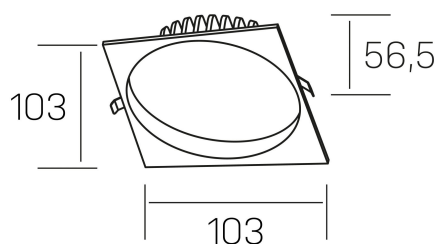

lim sq
K50321.01.RF.WH-WH.MP.ST.8.30.PU

GENERAL DETAILS

INSTALLATION	recessed with frame
FINISHES ALUMINIUM	White-White
OPTIC COVER	Microprismatico
LIGHT DIRECTION	Fixed
INT/EXT IP DEGREE	IP 44
MATERIAL	Aluminum
IK DEGREE	IK 6
UTILIZATION	Indoor
WARRANTY	3 years

ELECTRICAL DETAILS

LAMP	LED
POWER	7 W
COLOUR TEMPERATURE	3000K
LUMINOUS FLUX	530 lm
EFFICACY DIMMING	76 Lm/W
DIMABLE	Push
DRIVER	Remote
CLASS PROTECTION	II
COLOUR RENDERING INDEX	CRI >80
VOLTAGE	220-240 V
FRECUENCIA	50-60 Hz
CURRENT INTENSITY	300 mA
LIFE TIME	35.000 h

GENERAL DIMENSIONS

DIMENSIONS	103×103 mm
CUT OUT	Ø 90 mm
HEIGHT	h 56,5 mm
DIMENSIONES DE EMBALAJE	145 × 145 × 70 mm
PESO NETO	0.24

*Please might expect a max.15% figure reduction in finishes other than white