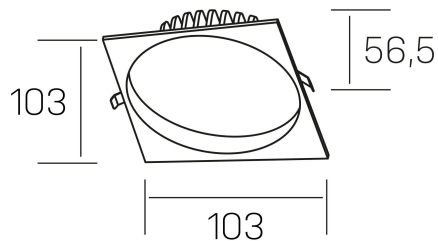

## GENERAL DETAILS

INSTALLATION	recessed with frame
FINISHES ALUMINIUM	White-White
OPTIC COVER	Microprismatico
LIGHT DIRECTION	Fixed
INT/EXT IP DEGREE	IP 44
MATERIAL	Aluminum
IK DEGREE	IK 6
UTILIZATION	Indoor
WARRANTY	5 years

## ELECTRICAL DETAILS

LAMP	LED
POWER	7 W
COLOUR TEMPERATURE	3000K
LUMINOUS FLUX	530 lm
EFFICACY DIMMING	76 Lm/W
DIMABLE	Push
DRIVER	Remote
CLASS PROTECTION	II
COLOUR RENDERING INDEX	CRI >80
VOLTAGE	220-240 V
CURRENT INTENSITY	300 mA
LIFE TIME	50.000 h

## GENERAL DIMENSIONS

DIMENSIONS	103×103 mm
CUT OUT	Ø 90 mm
HEIGHT	h 56,5 mm
DIMENSIONES DE EMBALAJE	145 × 145 × 70 mm
PESO NETO	0.24

\*Please might expect a max.15% figure reduction in finishes other than white