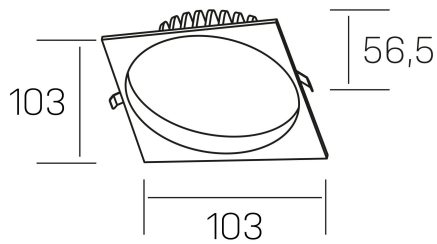

lim sq
K50321.01.RF.WH-WH.MP.ST.8.30.DA

GENERAL DETAILS

INSTALLATION	recessed with frame
FINISHES ALUMINIUM	White-White
OPTIC COVER	Microprismatico
LIGHT DIRECTION	Fixed
INT/EXT IP DEGREE	IP 44
MATERIAL	Aluminum
IK DEGREE	IK 6
UTILIZATION	Indoor
WARRANTY	3 years

ELECTRICAL DETAILS

LAMP	LED
POWER	7 W
COLOUR TEMPERATURE	3000K
LUMINOUS FLUX	530 lm
EFFICACY DIMMING	76 Lm/W
DIMABLE	DALI
DRIVER	Remote
CLASS PROTECTION	II
COLOUR RENDERING INDEX	CRI >80
VOLTAGE	220-240 V
FRECUENCIA	50-60 Hz
CURRENT INTENSITY	300 mA
LIFE TIME	35.000 h

GENERAL DIMENSIONS

DIMENSIONS	103×103 mm
CUT OUT	Ø 90 mm
HEIGHT	h 56,5 mm
DIMENSIONES DE EMBALAJE	145 × 145 × 70 mm
PESO NETO	0.24

*Please might expect a max.15% figure reduction in finishes other than white