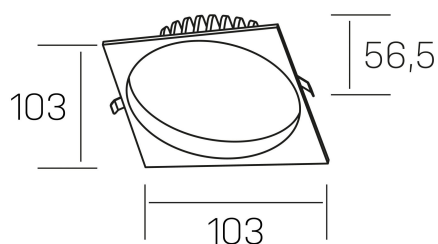

lim sq
K50321.01.RF.WH-WH.MP.ST.8.30.DA

GENERAL DETAILS

INSTALLATION	recessed with frame
FINISHES ALUMINIUM	White-White
OPTIC COVER	Microprismatico
LIGHT DIRECTION	Fixed
INT/EXT IP DEGREE	IP 44
MATERIAL	Aluminum
IK DEGREE	IK 6
UTILIZATION	Indoor
WARRANTY	3 years

ELECTRICAL DETAILS

LAMP	LED
POWER	7 W
COLOUR TEMPERATURE	3000K
LUMINOUS FLUX	530 lm
EFFICACY DIMMING	76 Lm/W
DIMABLE	DALI
DRIVER	Remote
CLASS PROTECTION	II
COLOUR RENDERING INDEX	CRI >80
VOLTAGE	220-240 V
FRECUENCIA	50-60 Hz
CURRENT INTENSITY	300 mA
LIFE TIME	50.000 h

GENERAL DIMENSIONS

DIMENSIONS	103×103 mm
CUT OUT	Ø 90 mm
HEIGHT	h 56,5 mm
DIMENSIONES DE EMBALAJE	145 × 145 × 70 mm
PESO NETO	0.24

*Please might expect a max.15% figure reduction in finishes other than white