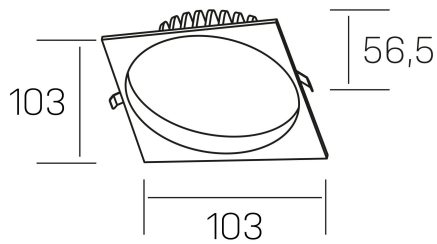

lim sq
K50321.01.RF.WH-WH.MP.ST.8.30.D1

GENERAL DETAILS

INSTALLATION	recessed with frame
FINISHES ALUMINIUM	White-White
OPTIC COVER	Microprismatico
LIGHT DIRECTION	Fixed
INT/EXT IP DEGREE	IP 44
MATERIAL	Aluminum
IK DEGREE	IK 6
UTILIZATION	Indoor
WARRANTY	3 years

ELECTRICAL DETAILS

LAMP	LED
POWER	7 W
COLOUR TEMPERATURE	3000K
LUMINOUS FLUX	530 lm
EFFICACY DIMMING	76 Lm/W
DIMABLE	1.10v
DRIVER	Remote
CLASS PROTECTION	II
COLOUR RENDERING INDEX	CRI >80
VOLTAGE	220-240 V
FRECUENCIA	50-60 Hz
CURRENT INTENSITY	300 mA
LIFE TIME	35.000 h

GENERAL DIMENSIONS

DIMENSIONS	103×103 mm
CUT OUT	Ø 90 mm
HEIGHT	h 56,5 mm
DIMENSIONES DE EMBALAJE	145 × 145 × 70 mm
PESO NETO	0.24

*Please might expect a max.15% figure reduction in finishes other than white