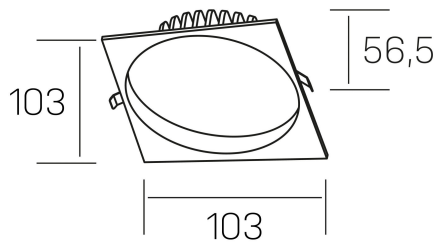

lim sq
K50321.01.RF.WH-WH.MP.ST.8.30.D1

GENERAL DETAILS

INSTALLATION	recessed with frame
FINISHES ALUMINIUM	White-White
OPTIC COVER	Microprismatico
LIGHT DIRECTION	Fixed
INT/EXT IP DEGREE	IP 44
MATERIAL	Aluminum
IK DEGREE	IK 6
UTILIZATION	Indoor
WARRANTY	3 years

ELECTRICAL DETAILS

LAMP	LED
POWER	7 W
COLOUR TEMPERATURE	3000K
LUMINOUS FLUX	530 lm
EFFICACY DIMMING	76 Lm/W
DIMABLE	1.10v
DRIVER	Remote
CLASS PROTECTION	II
COLOUR RENDERING INDEX	CRI >80
VOLTAGE	220-240 V
FRECUENCIA	50-60 Hz
CURRENT INTENSITY	300 mA
LIFE TIME	50.000 h

GENERAL DIMENSIONS

DIMENSIONS	103×103 mm
CUT OUT	Ø 90 mm
HEIGHT	h 56,5 mm
DIMENSIONES DE EMBALAJE	145 × 145 × 70 mm
PESO NETO	0.24

*Please might expect a max.15% figure reduction in finishes other than white