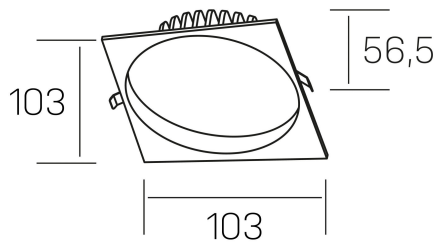

lim sq
K50321.01.RF.WH-WH.MP.ST.8.30

GENERAL DETAILS

INSTALLATION	recessed with frame
FINISHES ALUMINIUM	White-White
OPTIC COVER	Microprismatico
LIGHT DIRECTION	Fixed
INT/EXT IP DEGREE	IP 44
MATERIAL	Aluminum
IK DEGREE	IK 6
UTILIZATION	Indoor
WARRANTY	3 years

ELECTRICAL DETAILS

LAMP	LED
POWER	7 W
COLOUR TEMPERATURE	3000K
LUMINOUS FLUX	530 lm
EFFICACY DIMMING	76 Lm/W
DIMABLE	No Dim
DRIVER	Remote
CLASS PROTECTION	II
COLOUR RENDERING INDEX	CRI >80
VOLTAGE	220-240 V
FRECUENCIA	50-60 Hz
CURRENT INTENSITY	300 mA
LIFE TIME	50.000 h

GENERAL DIMENSIONS

DIMENSIONS	103×103 mm
CUT OUT	Ø 90 mm
HEIGHT	h 56,5 mm
DIMENSIONES DE EMBALAJE	145 × 145 × 70 mm
PESO NETO	0.24

*Please might expect a max.15% figure reduction in finishes other than white