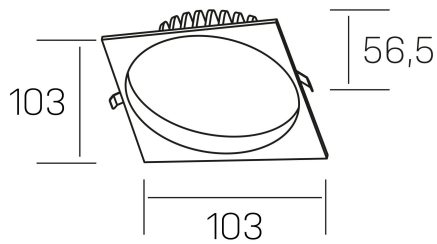

lim sq
K50321.01.RF.WH-WH.MP.ST.8.30

GENERAL DETAILS

INSTALLATION	recessed with frame
FINISHES ALUMINIUM	White-White
OPTIC COVER	Microprismatico
LIGHT DIRECTION	Fixed
INT/EXT IP DEGREE	IP 44
MATERIAL	Aluminum
IK DEGREE	IK 6
UTILIZATION	Indoor
WARRANTY	3 years

ELECTRICAL DETAILS

LAMP	LED
POWER	7 W
COLOUR TEMPERATURE	3000K
LUMINOUS FLUX	530 lm
EFFICACY DIMMING	76 Lm/W
DIMABLE	No Dim
DRIVER	Remote
CLASS PROTECTION	II
COLOUR RENDERING INDEX	CRI >80
VOLTAGE	220-240 V
FRECUENCIA	50-60 Hz
CURRENT INTENSITY	300 mA
LIFE TIME	35.000 h

GENERAL DIMENSIONS

DIMENSIONS	103×103 mm
CUT OUT	Ø 90 mm
HEIGHT	h 56,5 mm
DIMENSIONES DE EMBALAJE	145 × 145 × 70 mm
PESO NETO	0.24

*Please might expect a max.15% figure reduction in finishes other than white