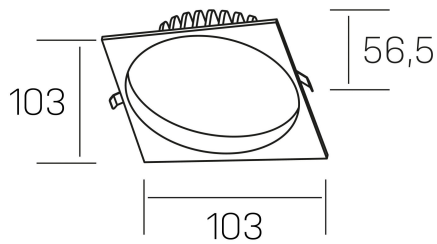

lim sq
K50321.01.RF.BK-BK.MP.ST.8.40.PU

GENERAL DETAILS

INSTALLATION	recessed with frame
FINISHES ALUMINIUM	Black-Black
OPTIC COVER	Microprismatico
LIGHT DIRECTION	Fixed
INT/EXT IP DEGREE	IP 44
MATERIAL	Aluminum
IK DEGREE	IK 6
UTILIZATION	Indoor
WARRANTY	3 years

ELECTRICAL DETAILS

LAMP	LED
POWER	7 W
COLOUR TEMPERATURE	4000K
LUMINOUS FLUX	580 lm
EFFICACY DIMMING	83 Lm/W
DIMABLE	Push
DRIVER	Remote
CLASS PROTECTION	II
COLOUR RENDERING INDEX	CRI >80
VOLTAGE	220-240 V
FRECUENCIA	50-60 Hz
CURRENT INTENSITY	300 mA
LIFE TIME	35.000 h

GENERAL DIMENSIONS

DIMENSIONS	103×103 mm
CUT OUT	Ø 90 mm
HEIGHT	h 56,5 mm
DIMENSIONES DE EMBALAJE	145 × 145 × 70 mm
PESO NETO	0.24

*Please might expect a max.15% figure reduction in finishes other than white