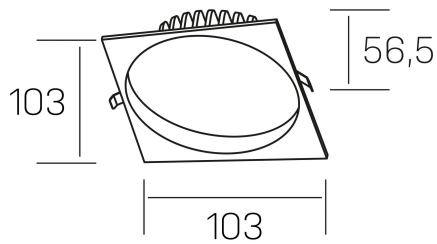

**lim sq**  
K50321.01.RF.BK-BK.MP.ST.8.40.PU

## GENERAL DETAILS

INSTALLATION	recessed with frame
FINISHES ALUMINIUM	Black-Black
OPTIC COVER	Microprismatico
LIGHT DIRECTION	Fixed
INT/EXT IP DEGREE	IP 44
MATERIAL	Aluminum
IK DEGREE	IK 6
UTILIZATION	Indoor
WARRANTY	3 years

## ELECTRICAL DETAILS

LAMP	LED
POWER	7 W
COLOUR TEMPERATURE	4000K
LUMINOUS FLUX	580 lm
EFFICACY DIMMING	83 Lm/W
DIMABLE	Push
DRIVER	Remote
CLASS PROTECTION	II
COLOUR RENDERING INDEX	CRI >80
VOLTAGE	220-240 V
FRECUENCIA	50-60 Hz
CURRENT INTENSITY	300 mA
LIFE TIME	50.000 h

## GENERAL DIMENSIONS

DIMENSIONS	103×103 mm
CUT OUT	Ø 90 mm
HEIGHT	h 56,5 mm
DIMENSIONES DE EMBALAJE	145 × 145 × 70 mm
PESO NETO	0.24

\*Please might expect a max.15% figure reduction in finishes other than white