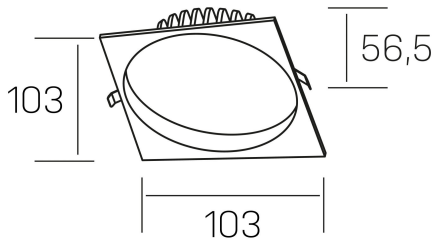

lim sq
K50321.01.RF.BK-BK.MP.ST.8.40.DA

GENERAL DETAILS

INSTALLATION	recessed with frame
FINISHES ALUMINIUM	Black-Black
OPTIC COVER	Microprismatico
LIGHT DIRECTION	Fixed
INT/EXT IP DEGREE	IP 44
MATERIAL	Aluminum
IK DEGREE	IK 6
UTILIZATION	Indoor
WARRANTY	5 years

ELECTRICAL DETAILS

LAMP	LED
POWER	7 W
COLOUR TEMPERATURE	4000K
LUMINOUS FLUX	580 lm
EFFICACY DIMMING	83 Lm/W
DIMABLE	DALI
DRIVER	Remote
CLASS PROTECTION	II
COLOUR RENDERING INDEX	CRI >80
VOLTAGE	220-240 V
CURRENT INTENSITY	300 mA
LIFE TIME	50.000 h

GENERAL DIMENSIONS

DIMENSIONS	103×103 mm
CUT OUT	Ø 90 mm
HEIGHT	h 56,5 mm
DIMENSIONES DE EMBALAJE	145 × 145 × 70 mm
PESO NETO	0.24

*Please might expect a max.15% figure reduction in finishes other than white