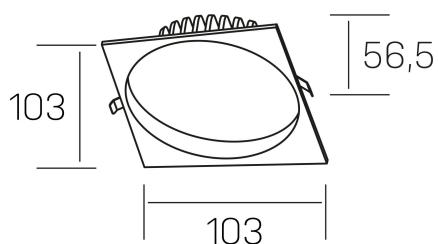

**lim sq**  
K50321.01.RF.BK-BK.MP.ST.8.40.DA

## GENERAL DETAILS

INSTALLATION	recessed with frame
FINISHES ALUMINIUM	Black-Black
OPTIC COVER	Microprismatico
LIGHT DIRECTION	Fixed
INT/EXT IP DEGREE	IP 44
MATERIAL	Aluminum
IK DEGREE	IK 6
UTILIZATION	Indoor
WARRANTY	3 years

## ELECTRICAL DETAILS

LAMP	LED
POWER	7 W
COLOUR TEMPERATURE	4000K
LUMINOUS FLUX	580 lm
EFFICACY DIMMING	83 Lm/W
DIMABLE	DALI
DRIVER	Remote
CLASS PROTECTION	II
COLOUR RENDERING INDEX	CRI >80
VOLTAGE	220-240 V
FRECUENCIA	50-60 Hz
CURRENT INTENSITY	300 mA
LIFE TIME	50.000 h

## GENERAL DIMENSIONS

DIMENSIONS	103×103 mm
CUT OUT	Ø 90 mm
HEIGHT	h 56,5 mm
DIMENSIONES DE EMBALAJE	145 × 145 × 70 mm
PESO NETO	0.24

\*Please might expect a max.15% figure reduction in finishes other than white